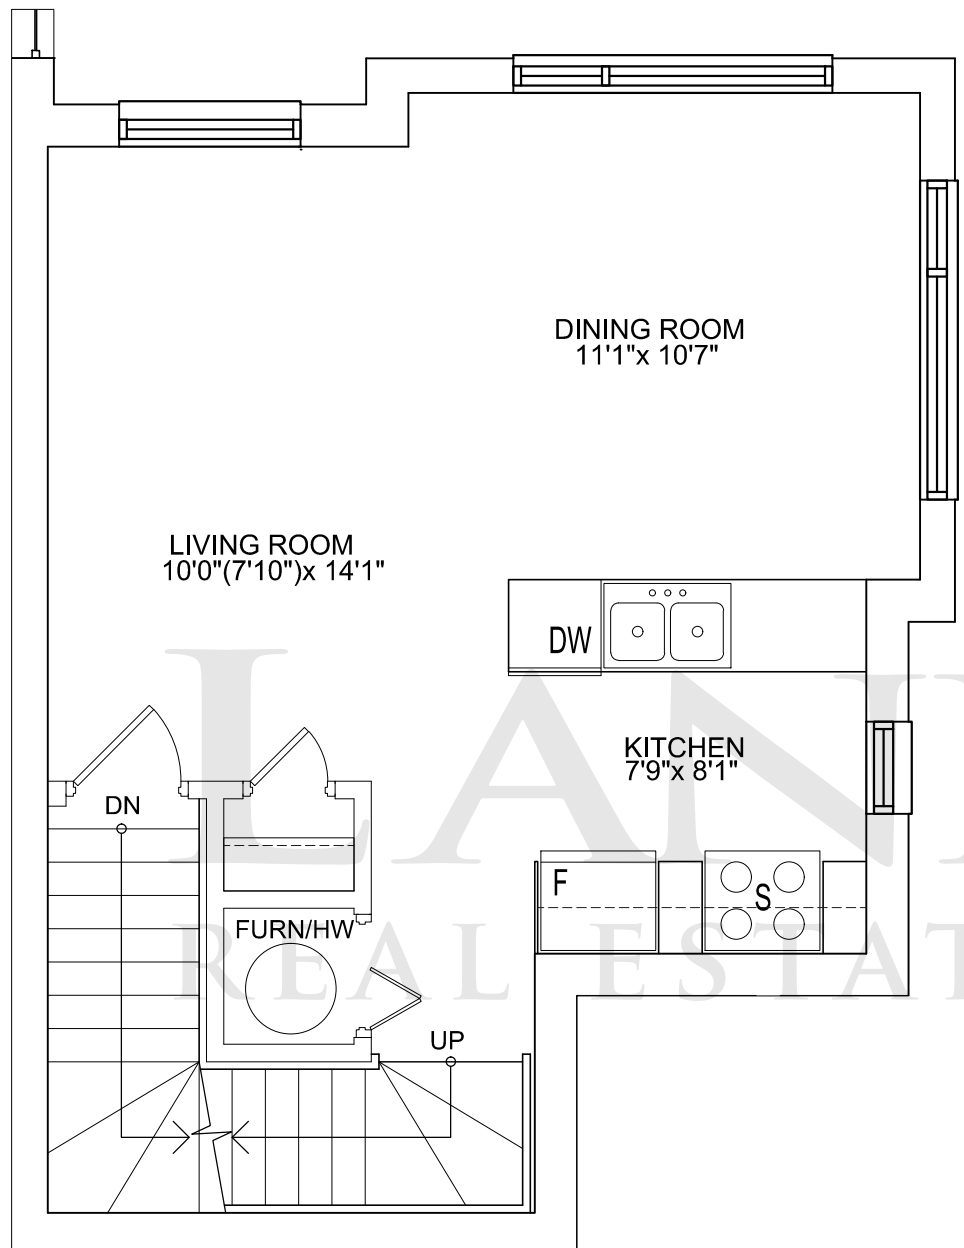

Live

Model A.9-2

Live: 487 sq.ft.
Sleep: 454 sq.ft.
Total Suite Area: 941 sq.ft.