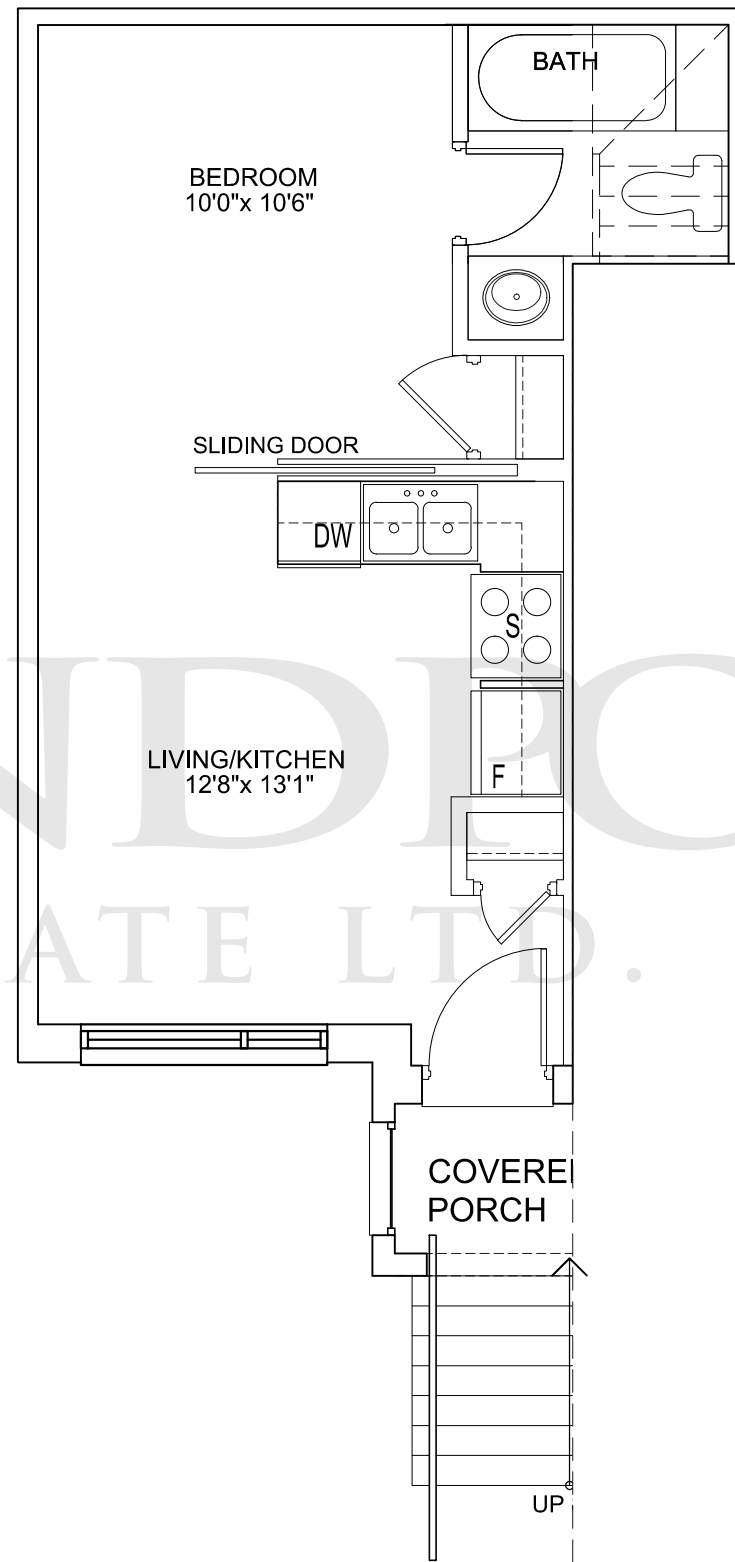

LANDFLOWER
REAL ESTATE LTD. BROKERAGE

Live / Sleep

Everest Park A 6.3

Live/ Sleep 374 sq.ft.

Total Suite Area: 374 sq.ft.