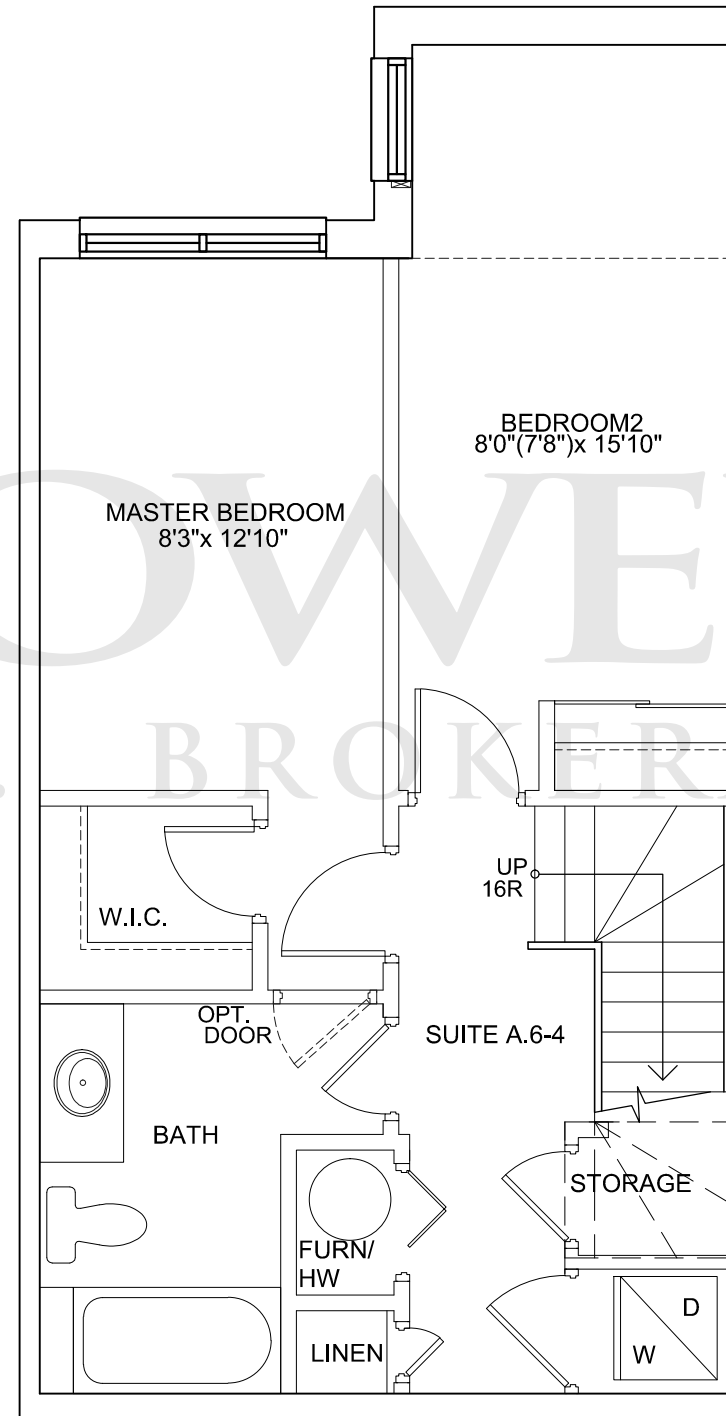

Sleep

Model A 6.4

Live: 361 sq.ft.
Sleep: 567 sq.ft.
Total Suite Area: 928 sq.ft.