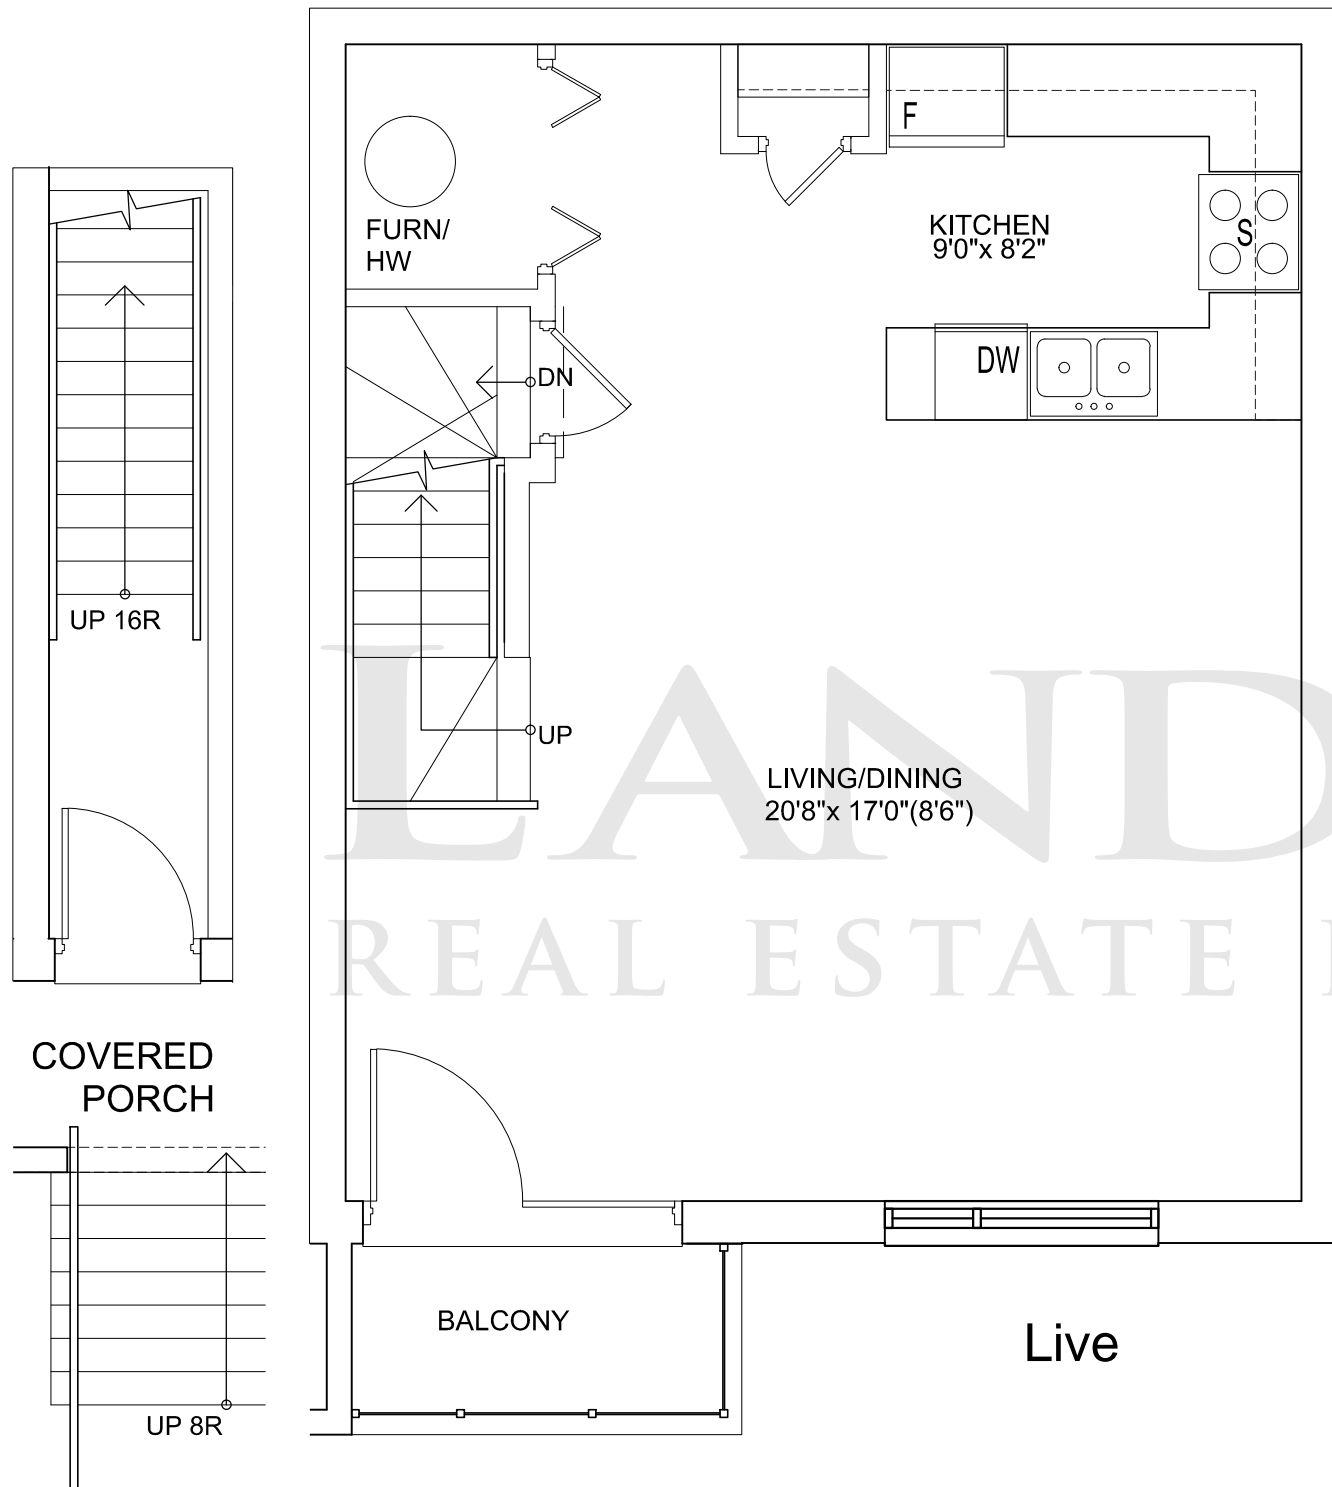

Model A.10-2

Live: 644 sq.ft.
Sleep: 577 sq.ft.
Total Suite Area: 1216 sq.ft.