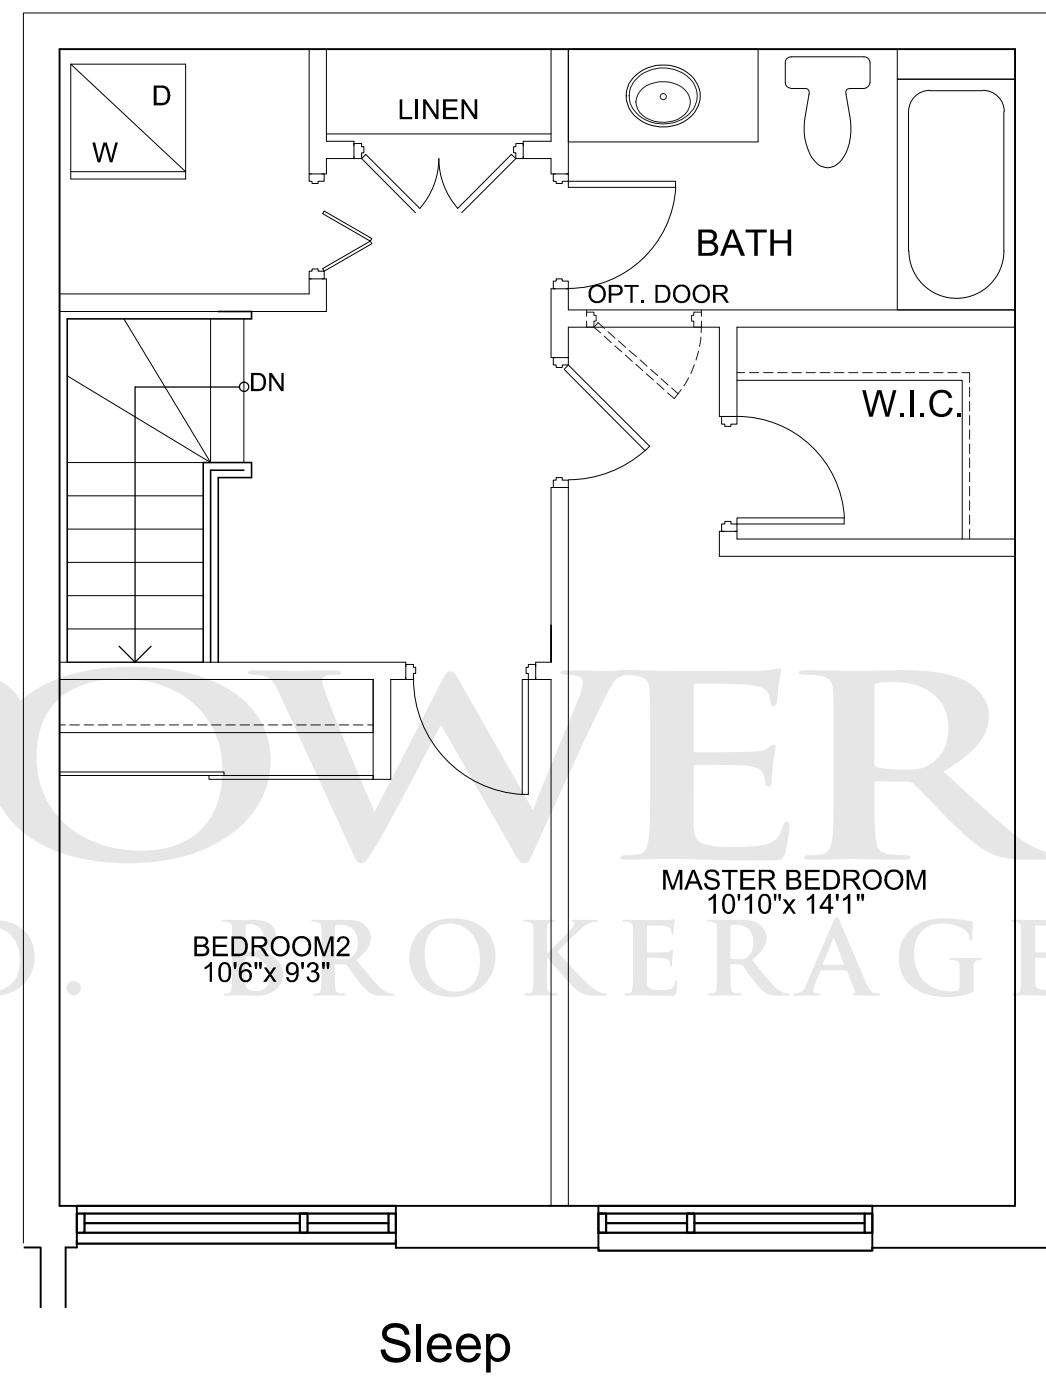

Model A.10-2

Live: 644 sq.ft.
Sleep: 577 sq.ft.
Total Suite Area: 1216 sq.ft.