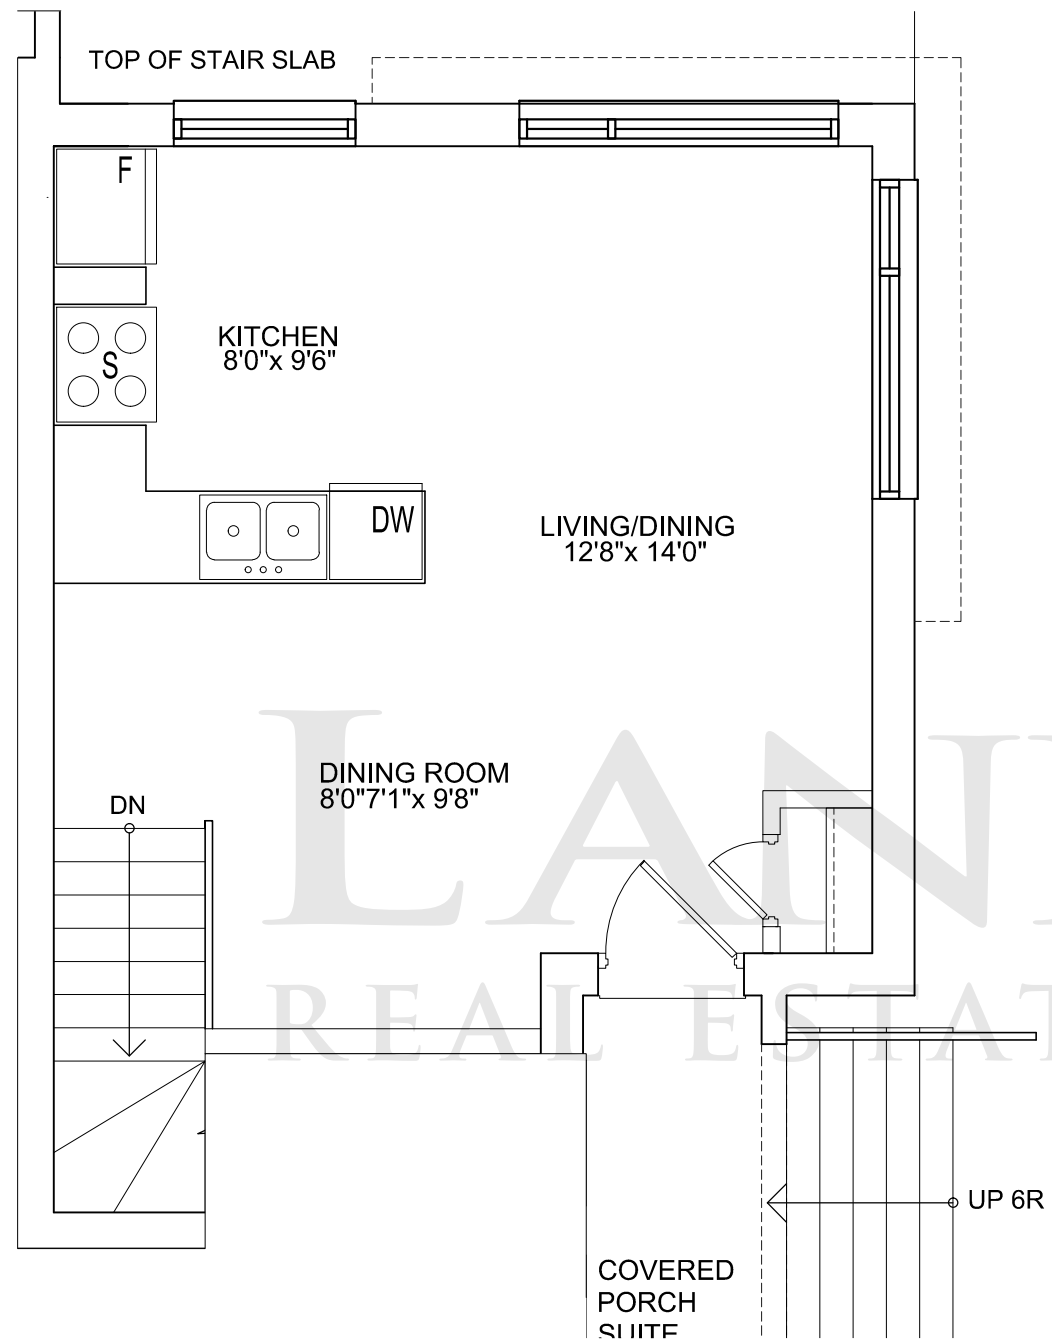

Live

Model A.9-1

Live: 396 sq.ft.
Sleep: 538 sq.ft.
Total Suite Area: 934 sq.ft.