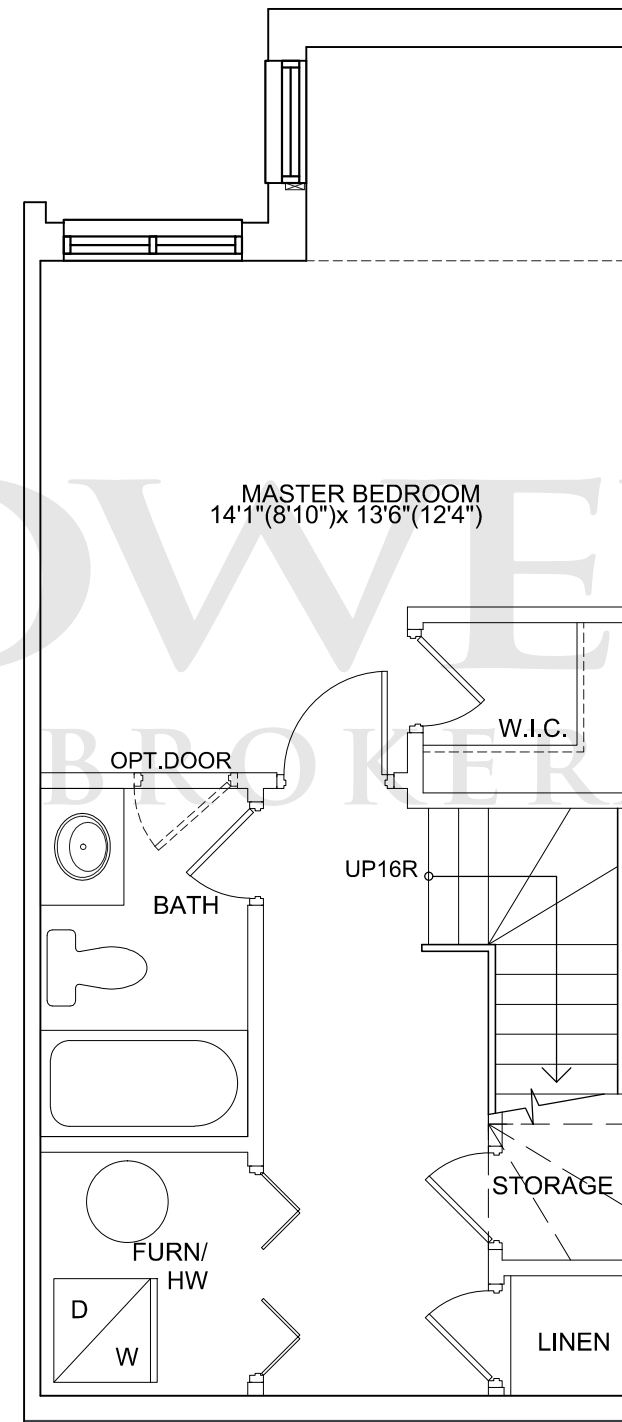

Sleep

Grant Park A 6.1

Live: 478 sq.ft.
Sleep: 294 sq.ft.
Total Suite Area: 772 sq.ft.