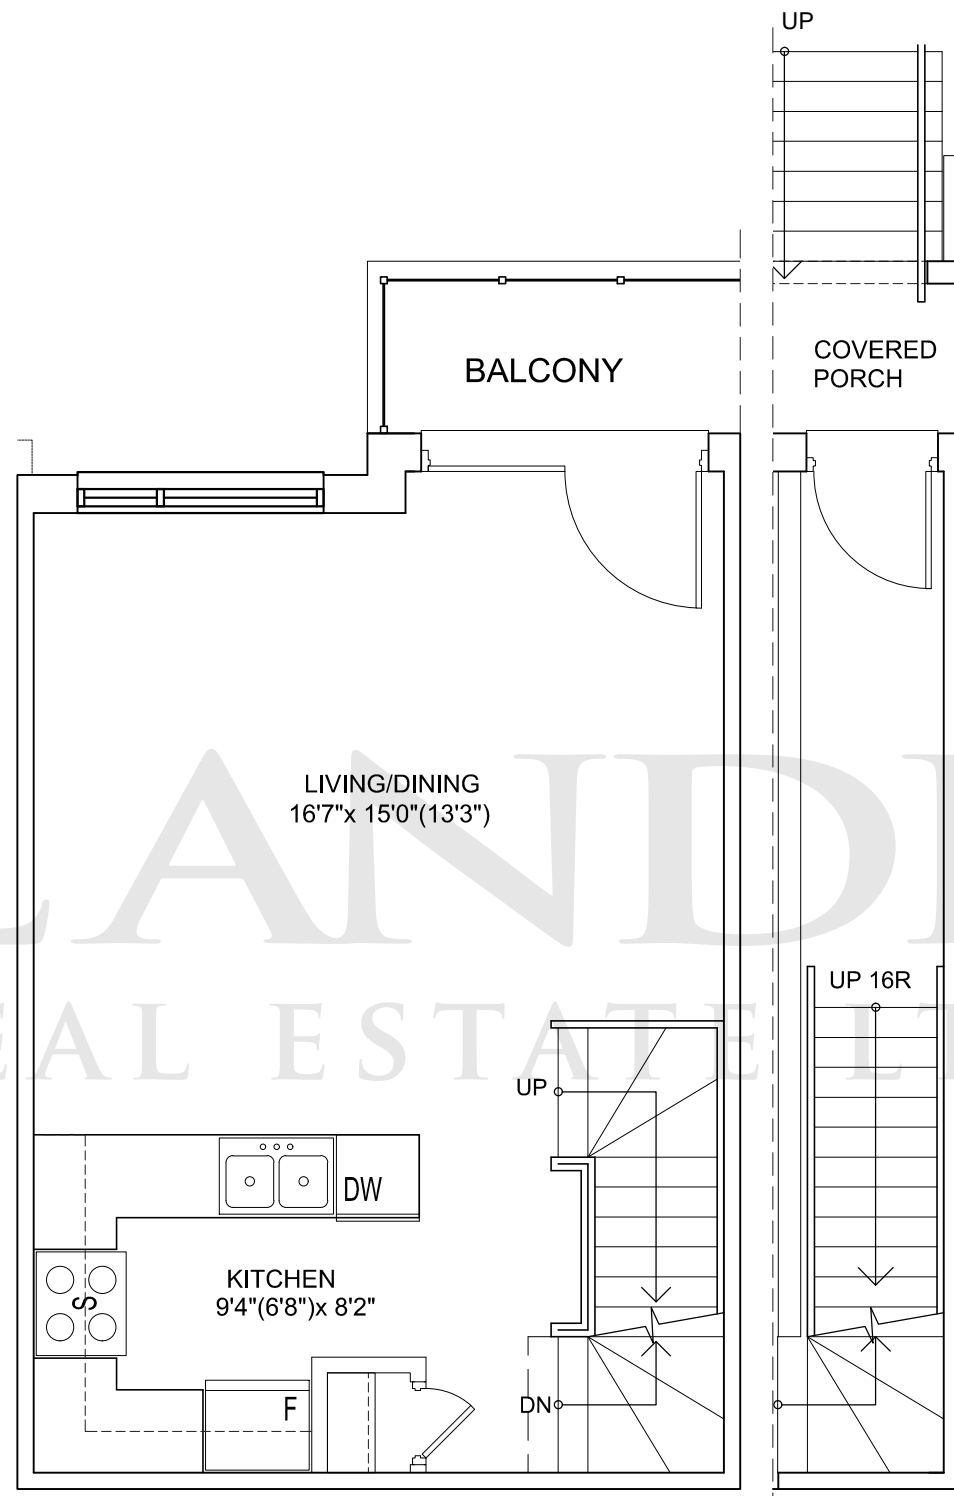

LANDPOWER
REAL ESTATE LTD. BROKERAGE

Live