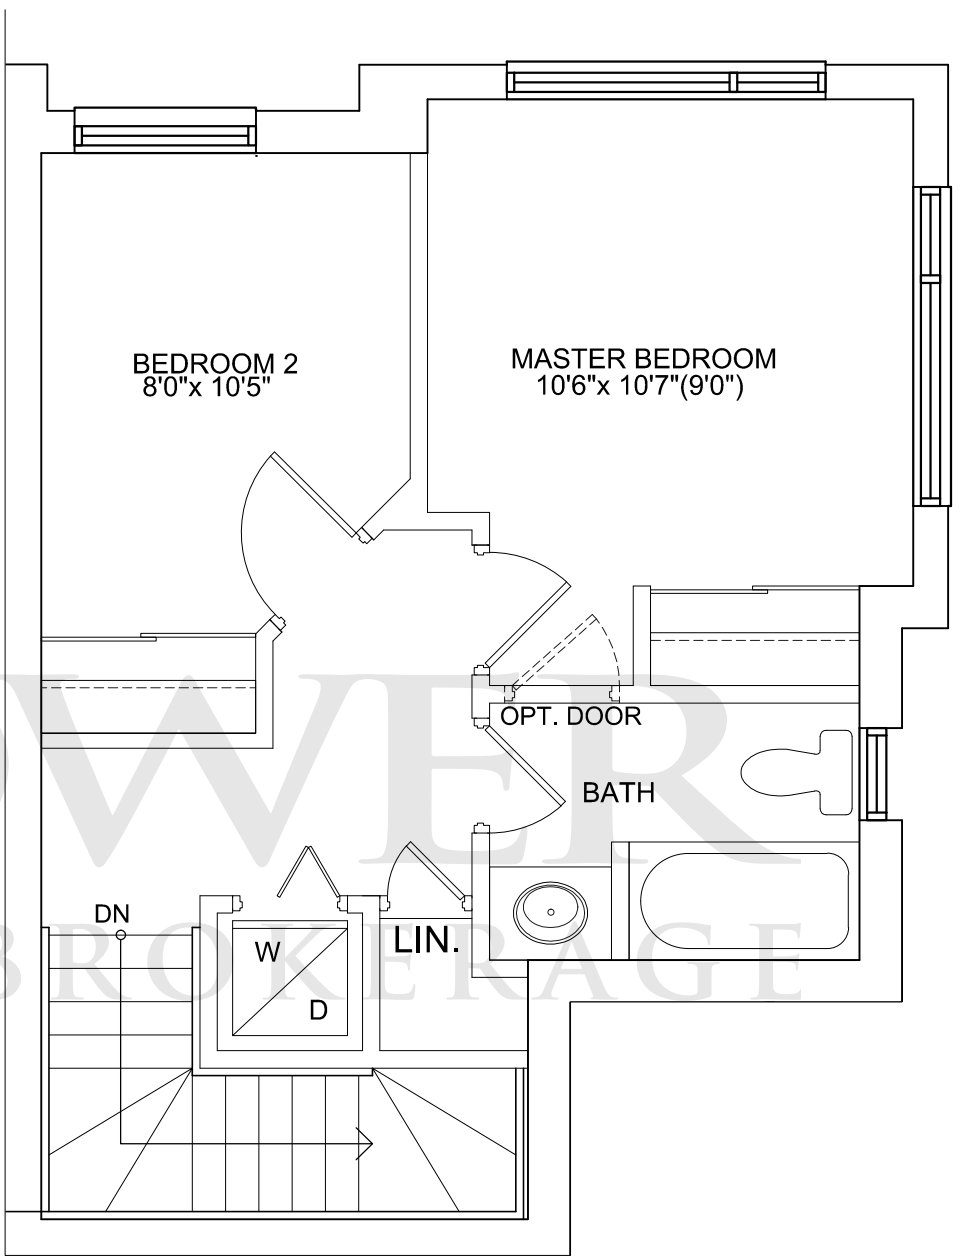

Sleep

Model A.9-2

Live: 487 sq.ft.
Sleep: 454 sq.ft.
Total Suite Area: 941 sq.ft.