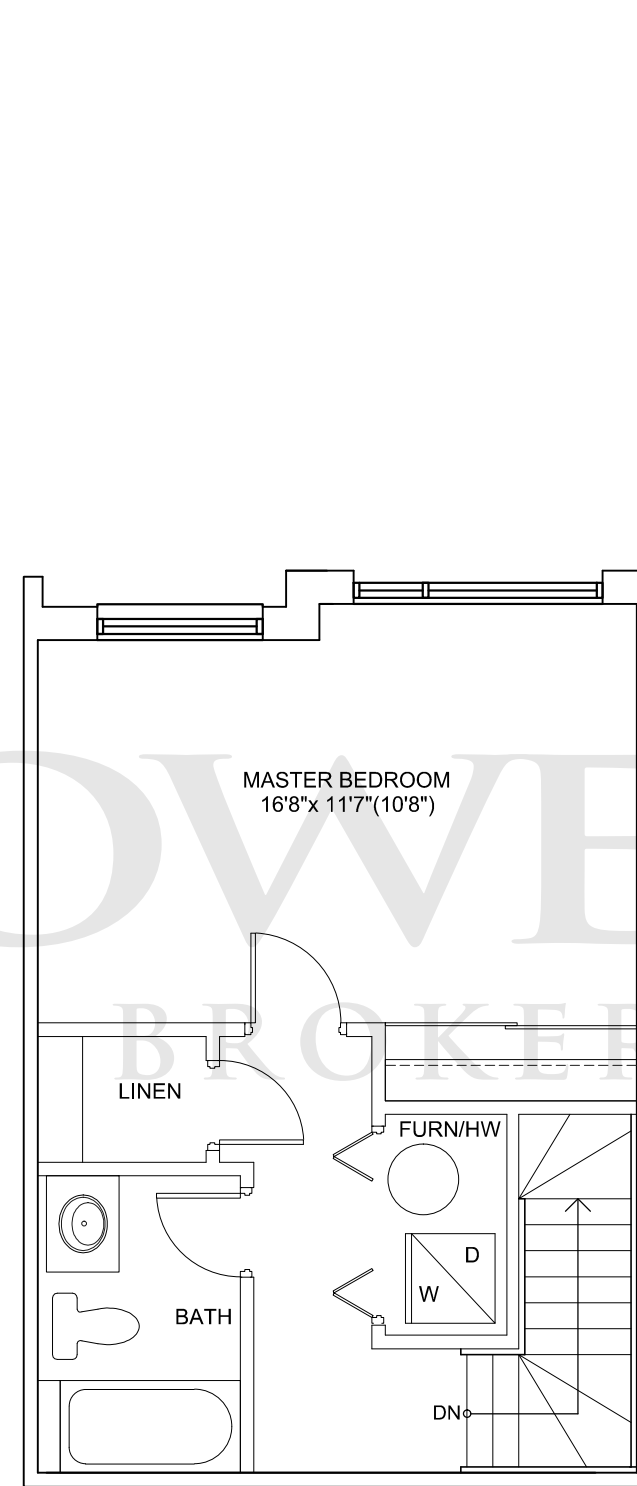

Sleep

Model A 8.2

Live: 529 sq.ft.
Sleep: 440 sq.ft.
Total Suite Area: 969 sq.ft.