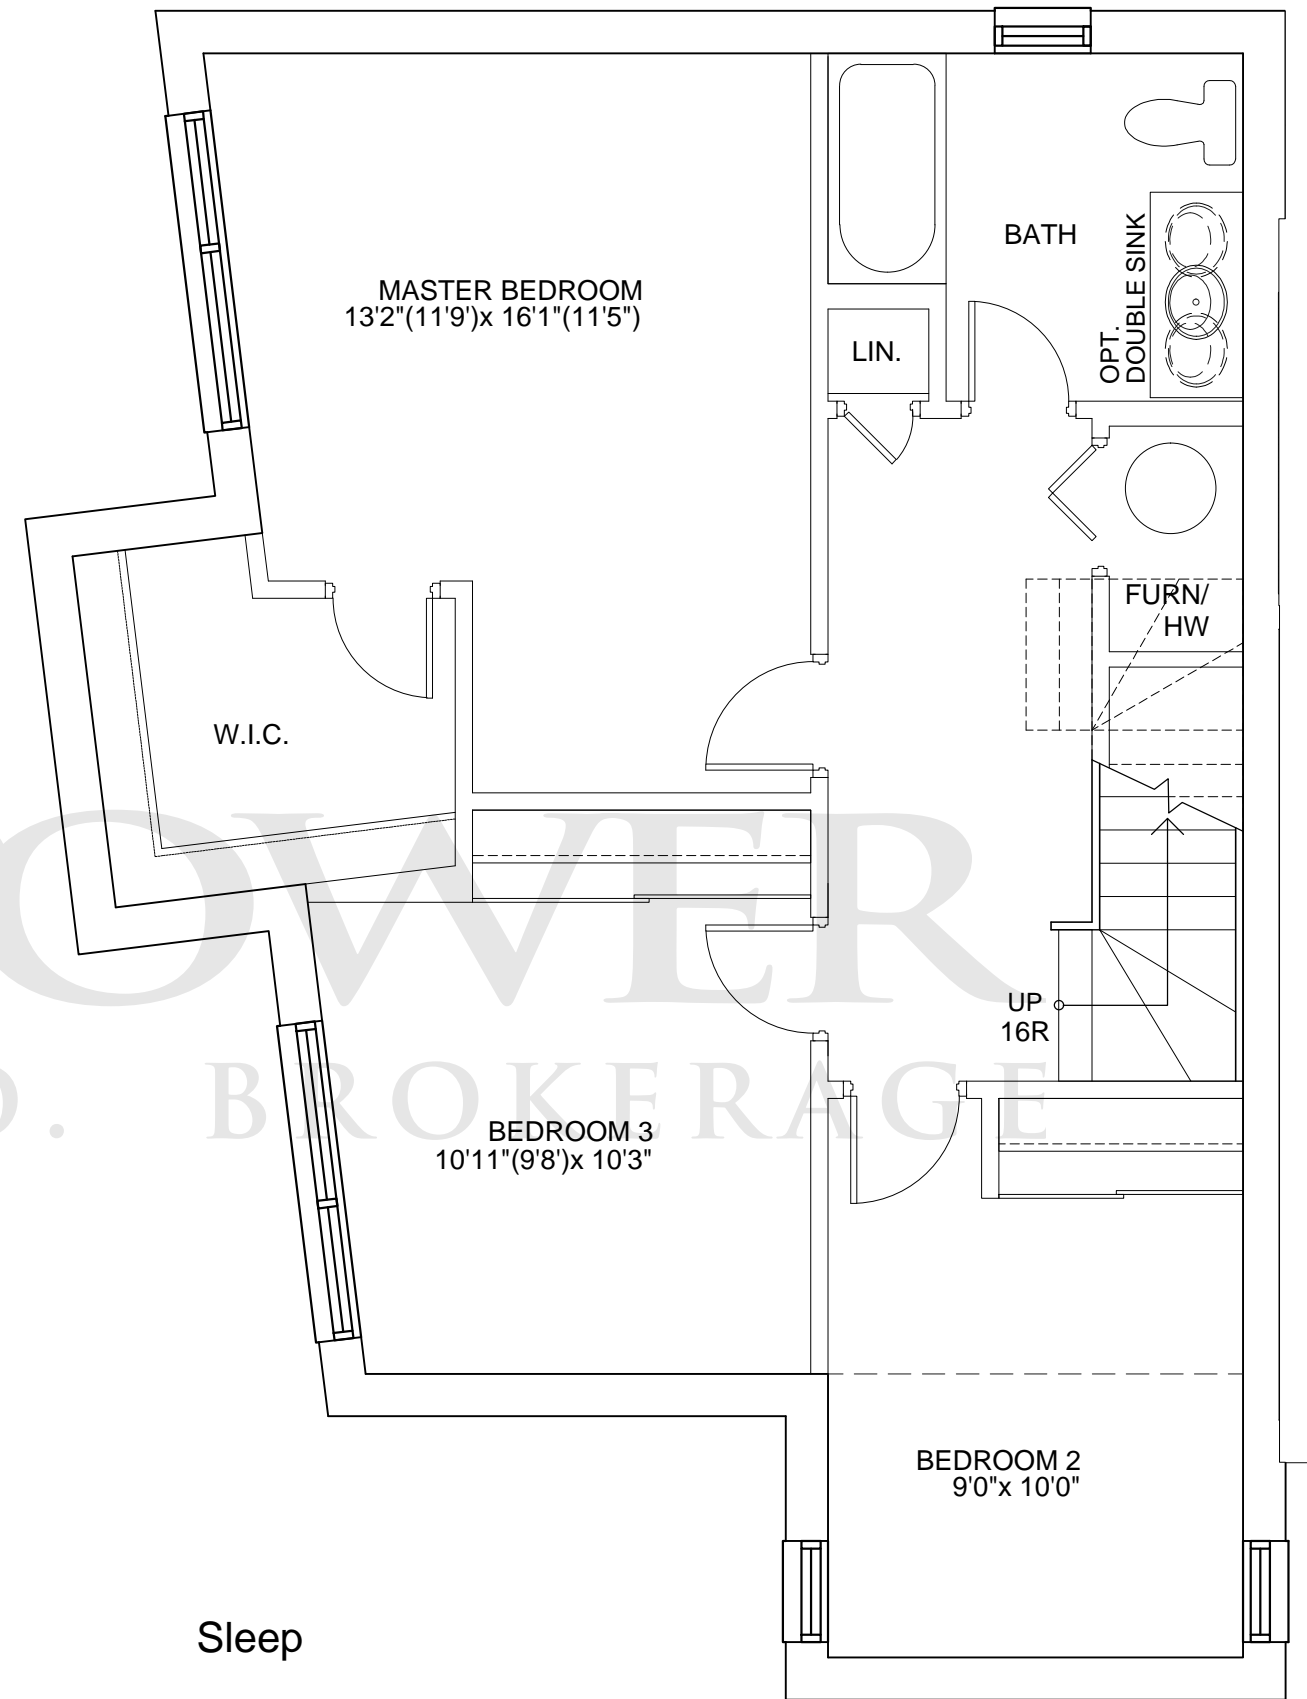

Sleep

Model B.1

Live: 632 sq.ft.
Sleep: 789 sq.ft.
Total Suite Area: 1421 sq.ft.

Sleep
Live
Live
Sleep