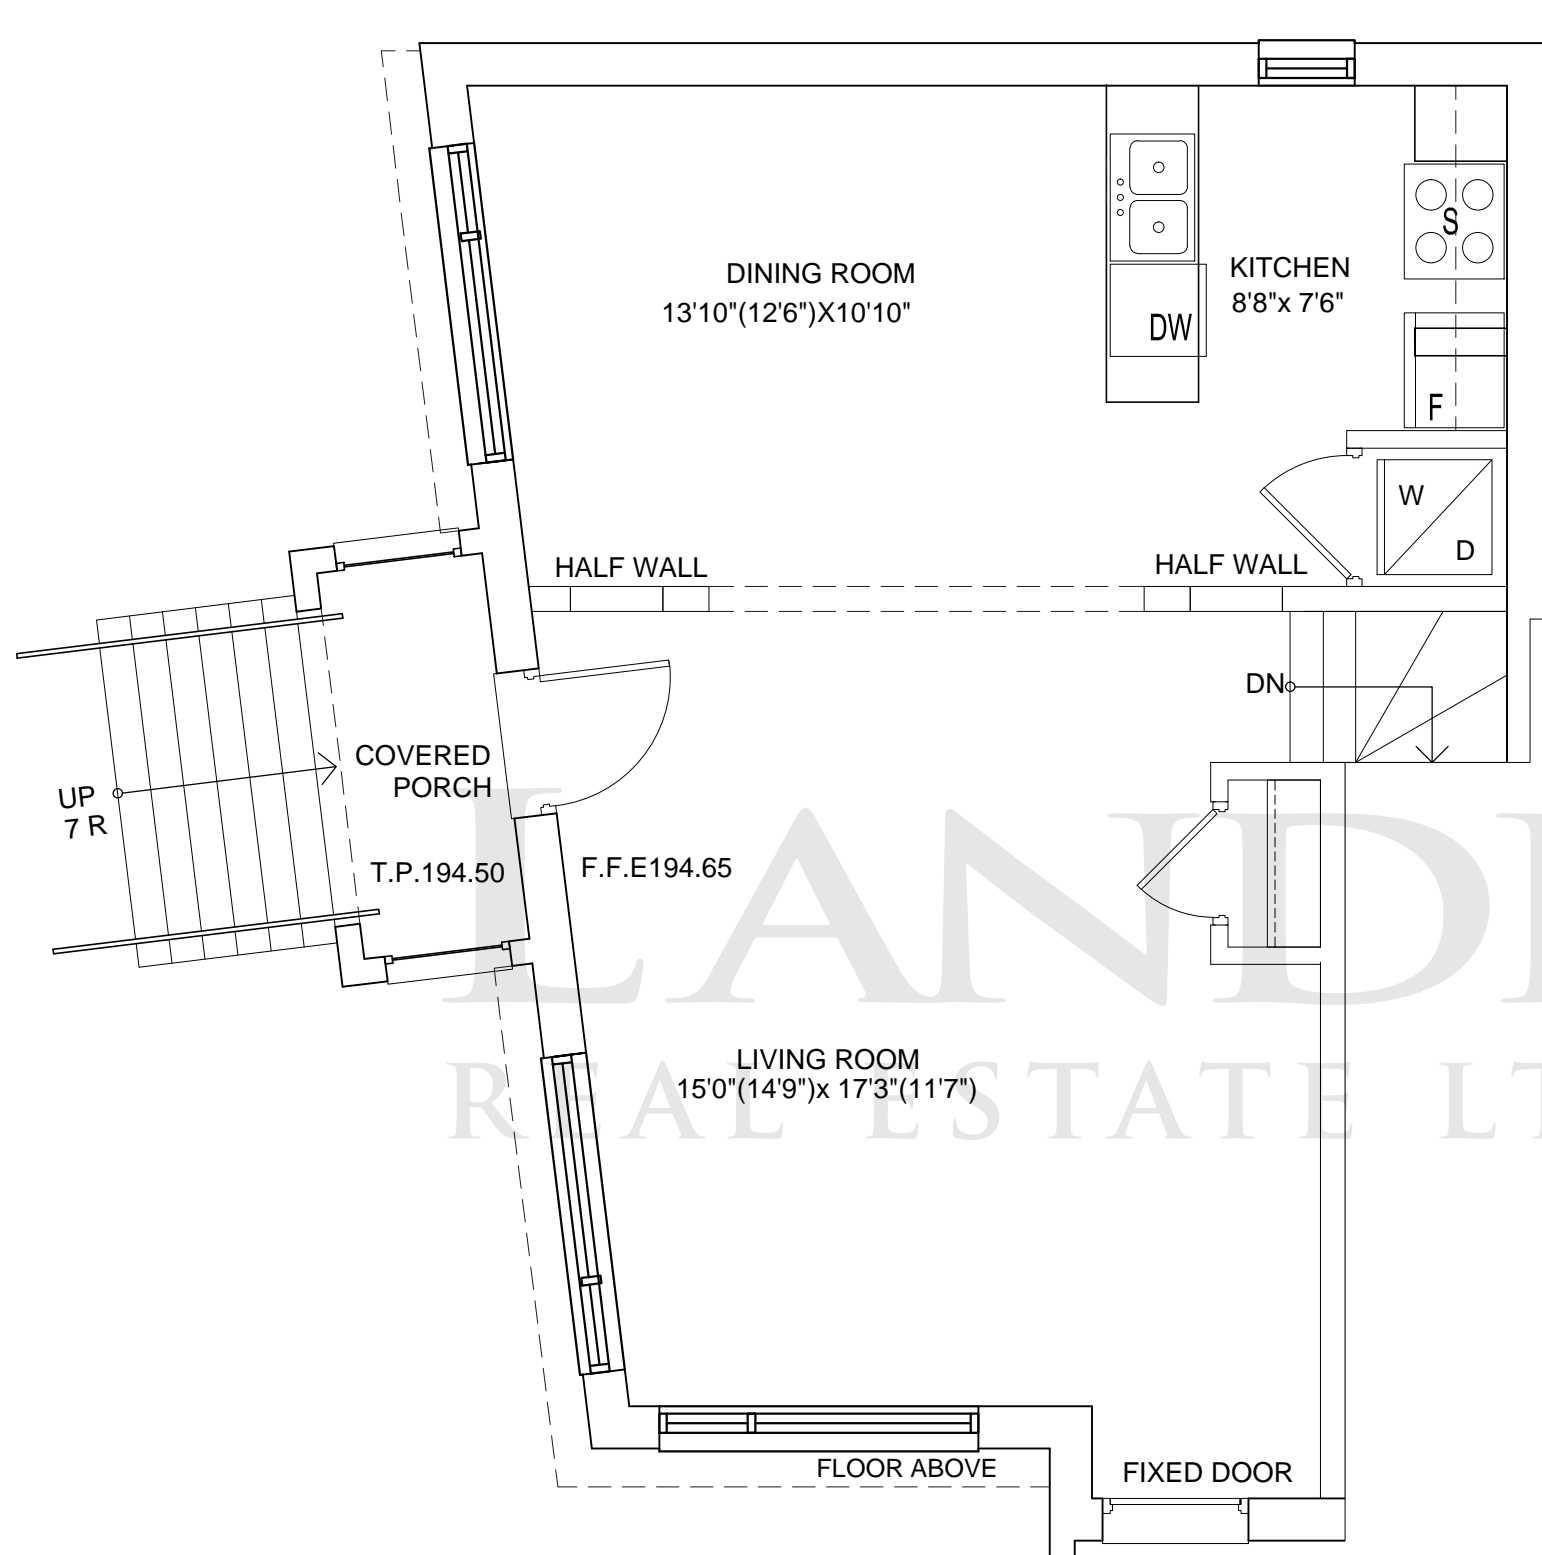

Live

Model B.1

Live: 632 sq.ft.
Sleep: 789 sq.ft.
Total Suite Area: 1421 sq.ft.

Sleep
Live
Live
Sleep