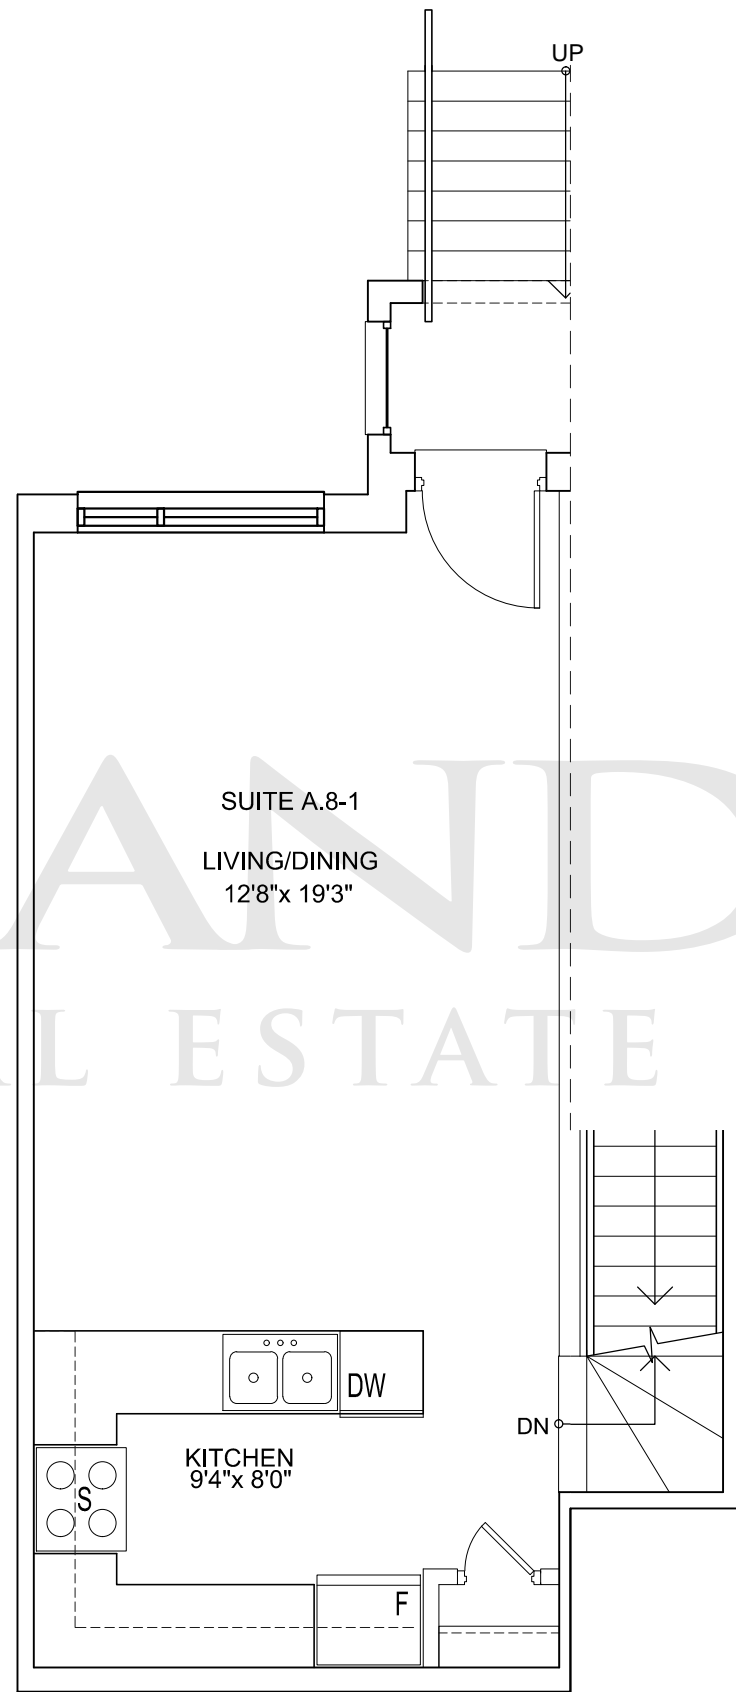

LANDPOWER
REAL ESTATE LTD. BROKERAGE

Live