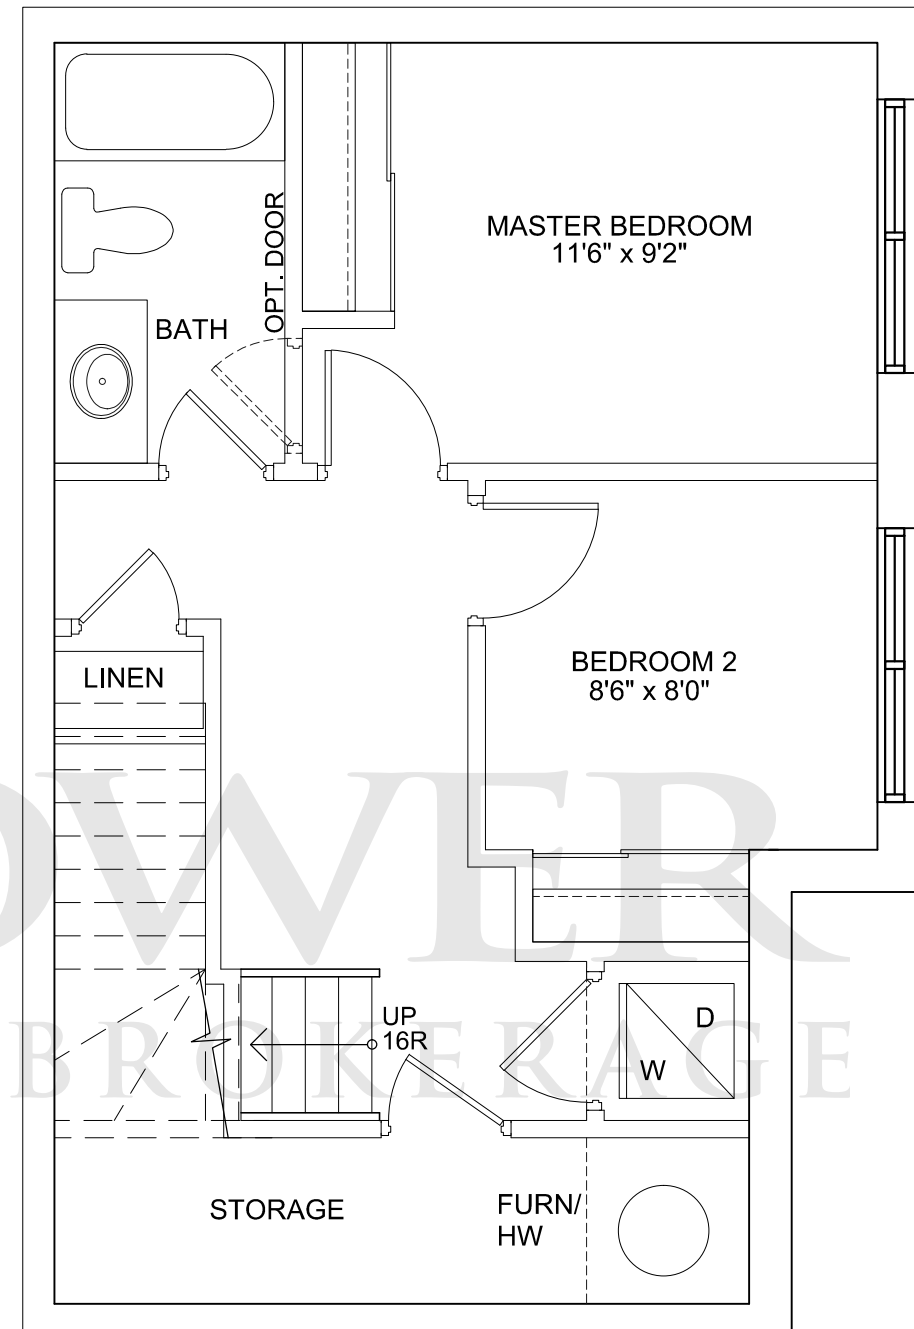

Live: 416 sq.ft.  
Sleep: 567 sq.ft.  
Total Suite Area: 983 sq.ft.

SIZES & SPECIFICATIONS SUBJECT TO CHANGE WITHOUT NOTICE. E. & O. E. DRAWING NOT TO SCALE

LANDPOWER  
REAL ESTATE LTD. BROKERAGE

Live

Sleep

**Model A 8.2**

Live: 529 sq.ft.  
 Sleep: 440 sq.ft.  
 Total Suite Area: 969 sq.ft.

SIZES & SPECIFICATIONS SUBJECT TO CHANGE WITHOUT NOTICE. E. & O. E. DRAWING NOT TO SCALE

Live

Sleep

**Model A.9-1**

Live: 396 sq.ft.  
 Sleep: 538 sq.ft.  
 Total Suite Area: 934 sq.ft.

Live

Sleep

**Model A.9-2**

Live: 487 sq.ft.  
 Sleep: 454 sq.ft.  
 Total Suite Area: 941 sq.ft.

SIZES & SPECIFICATIONS SUBJECT TO CHANGE WITHOUT NOTICE. E. & O. E. DRAWING NOT TO SCALE3

Live

Sleep

**Model A.10-1**