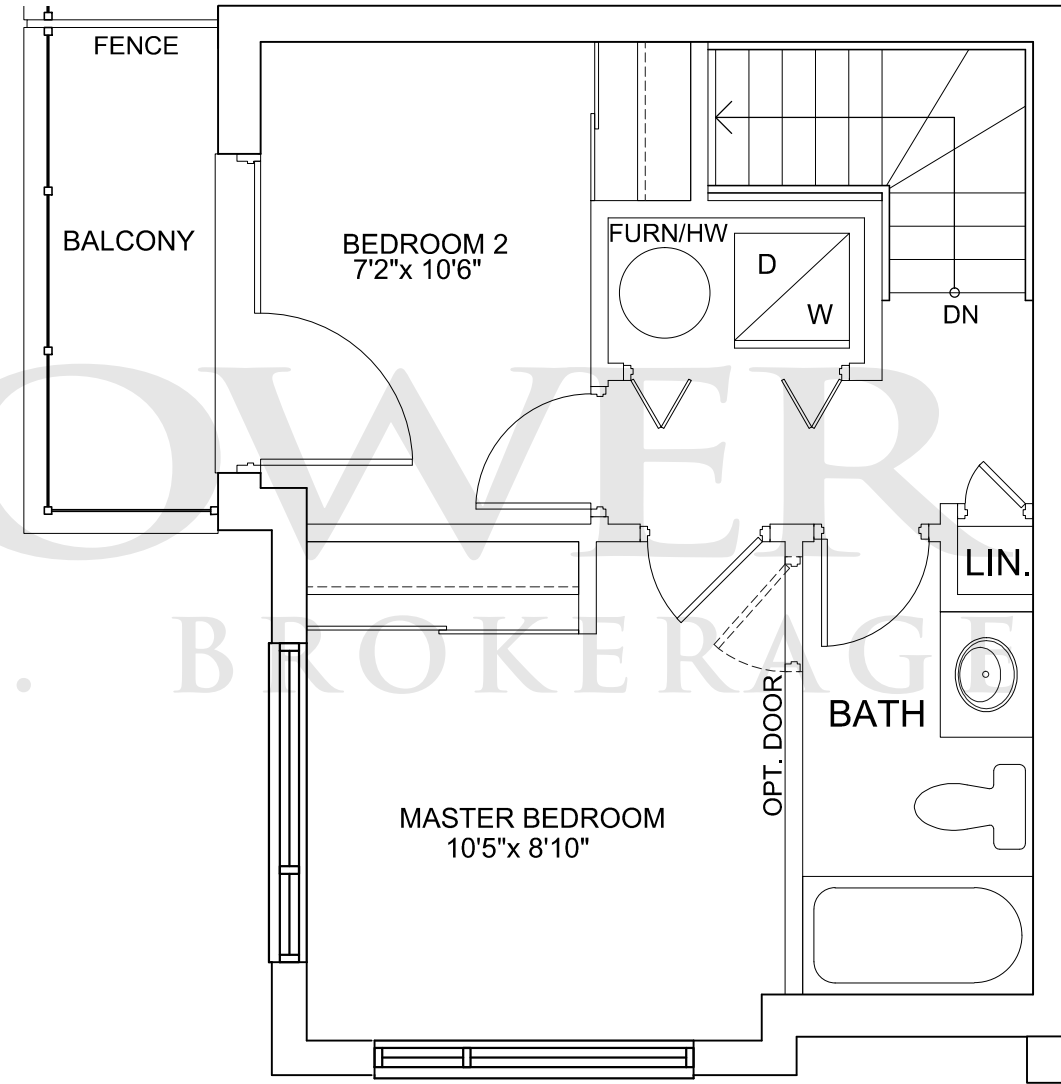

Sleep

Model A 4.2

Live: 454 sq.ft.
Sleep: 394 sq.ft.
Total Suite Area: 847 sq.ft.