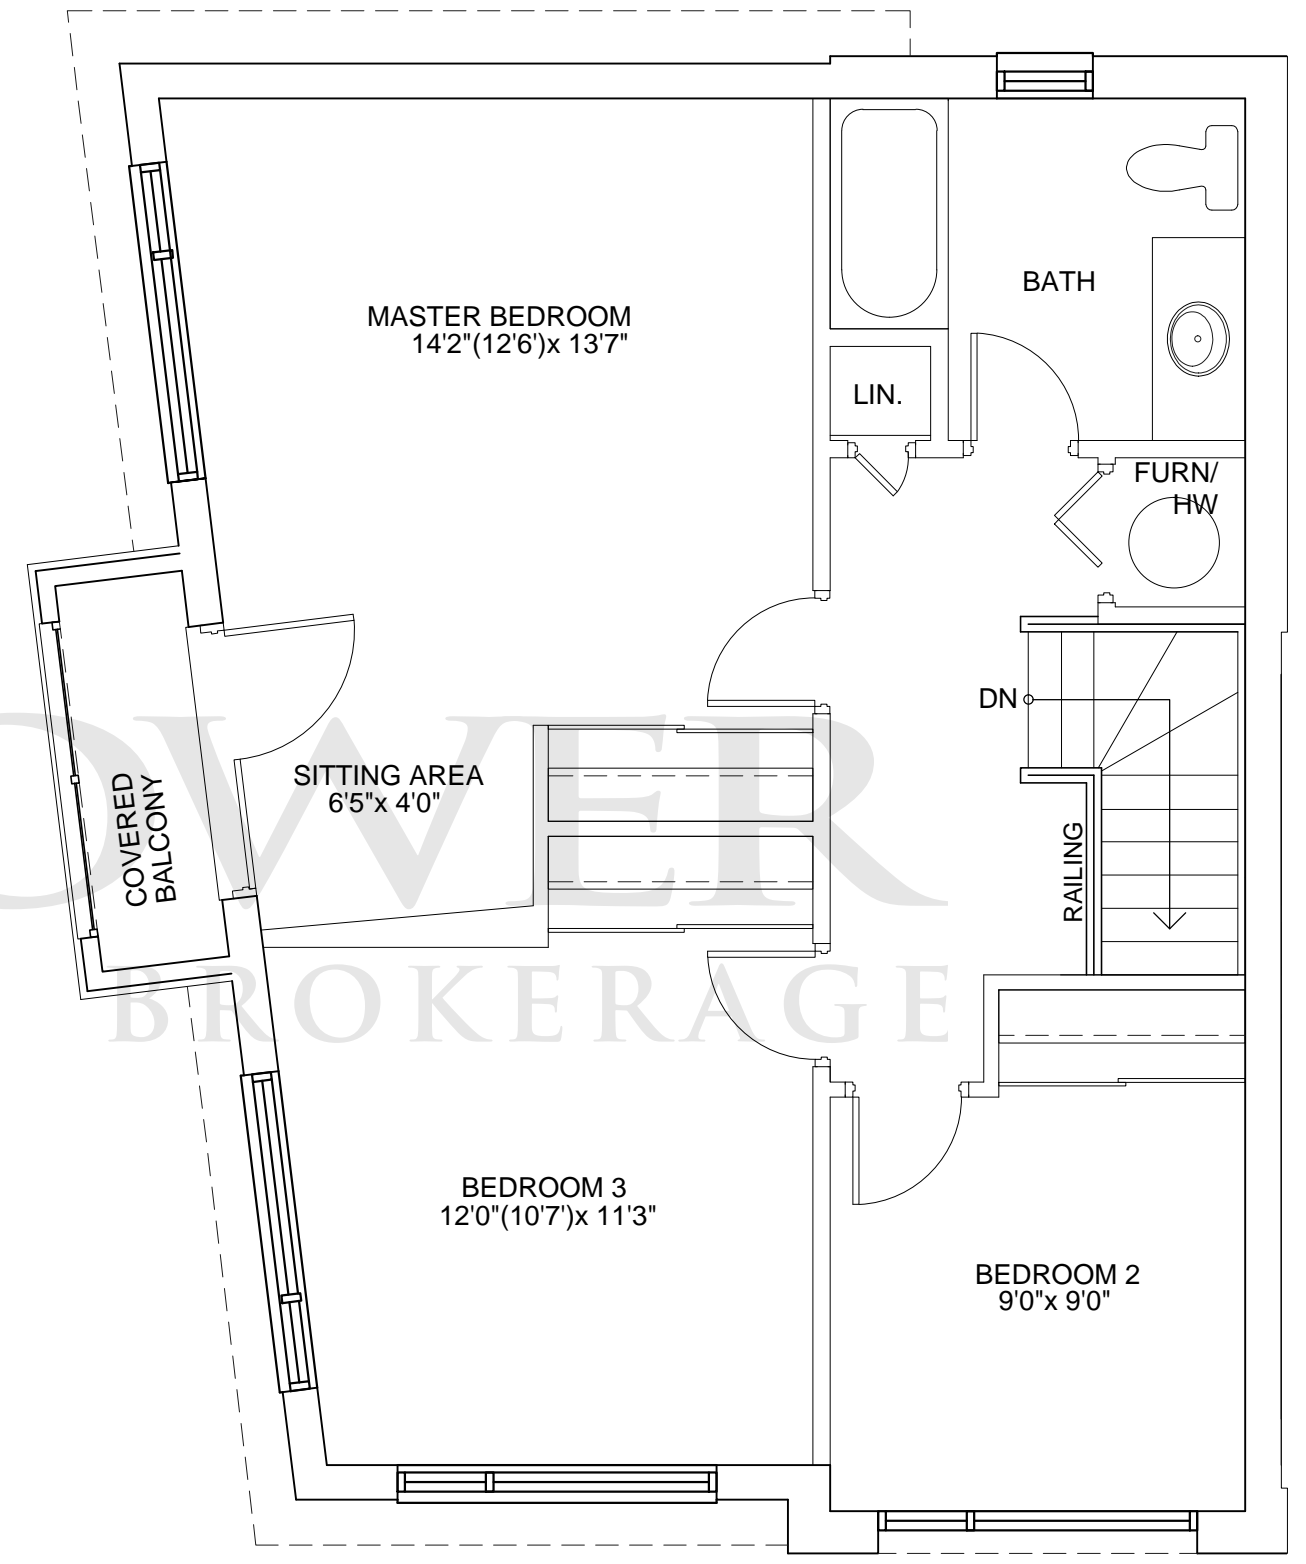

SIZES & SPECIFICATIONS SUBJECT TO CHANGE WITHOUT NOTICE. E. & O. E. DRAWING NOT TO SCALES

Live

Sleep

**Model B.1**

Live: 632 sq.ft.  
 Sleep: 789 sq.ft.  
 Total Suite Area: 1421 sq.ft.

SIZES & SPECIFICATIONS SUBJECT TO CHANGE WITHOUT NOTICE. E. & O. E. DRAWING NOT TO SCALE

Sleep  
 Live  
 Live  
 Sleep

Live

Sleep

**Model B.2**

Live: 811 sq.ft.  
 Sleep: 739 sq.ft.  
 Total Suite Area: 1550 sq.ft.

SIZES & SPECIFICATIONS SUBJECT TO CHANGE WITHOUT NOTICE. E. & O. E. DRAWING NOT TO SCALE