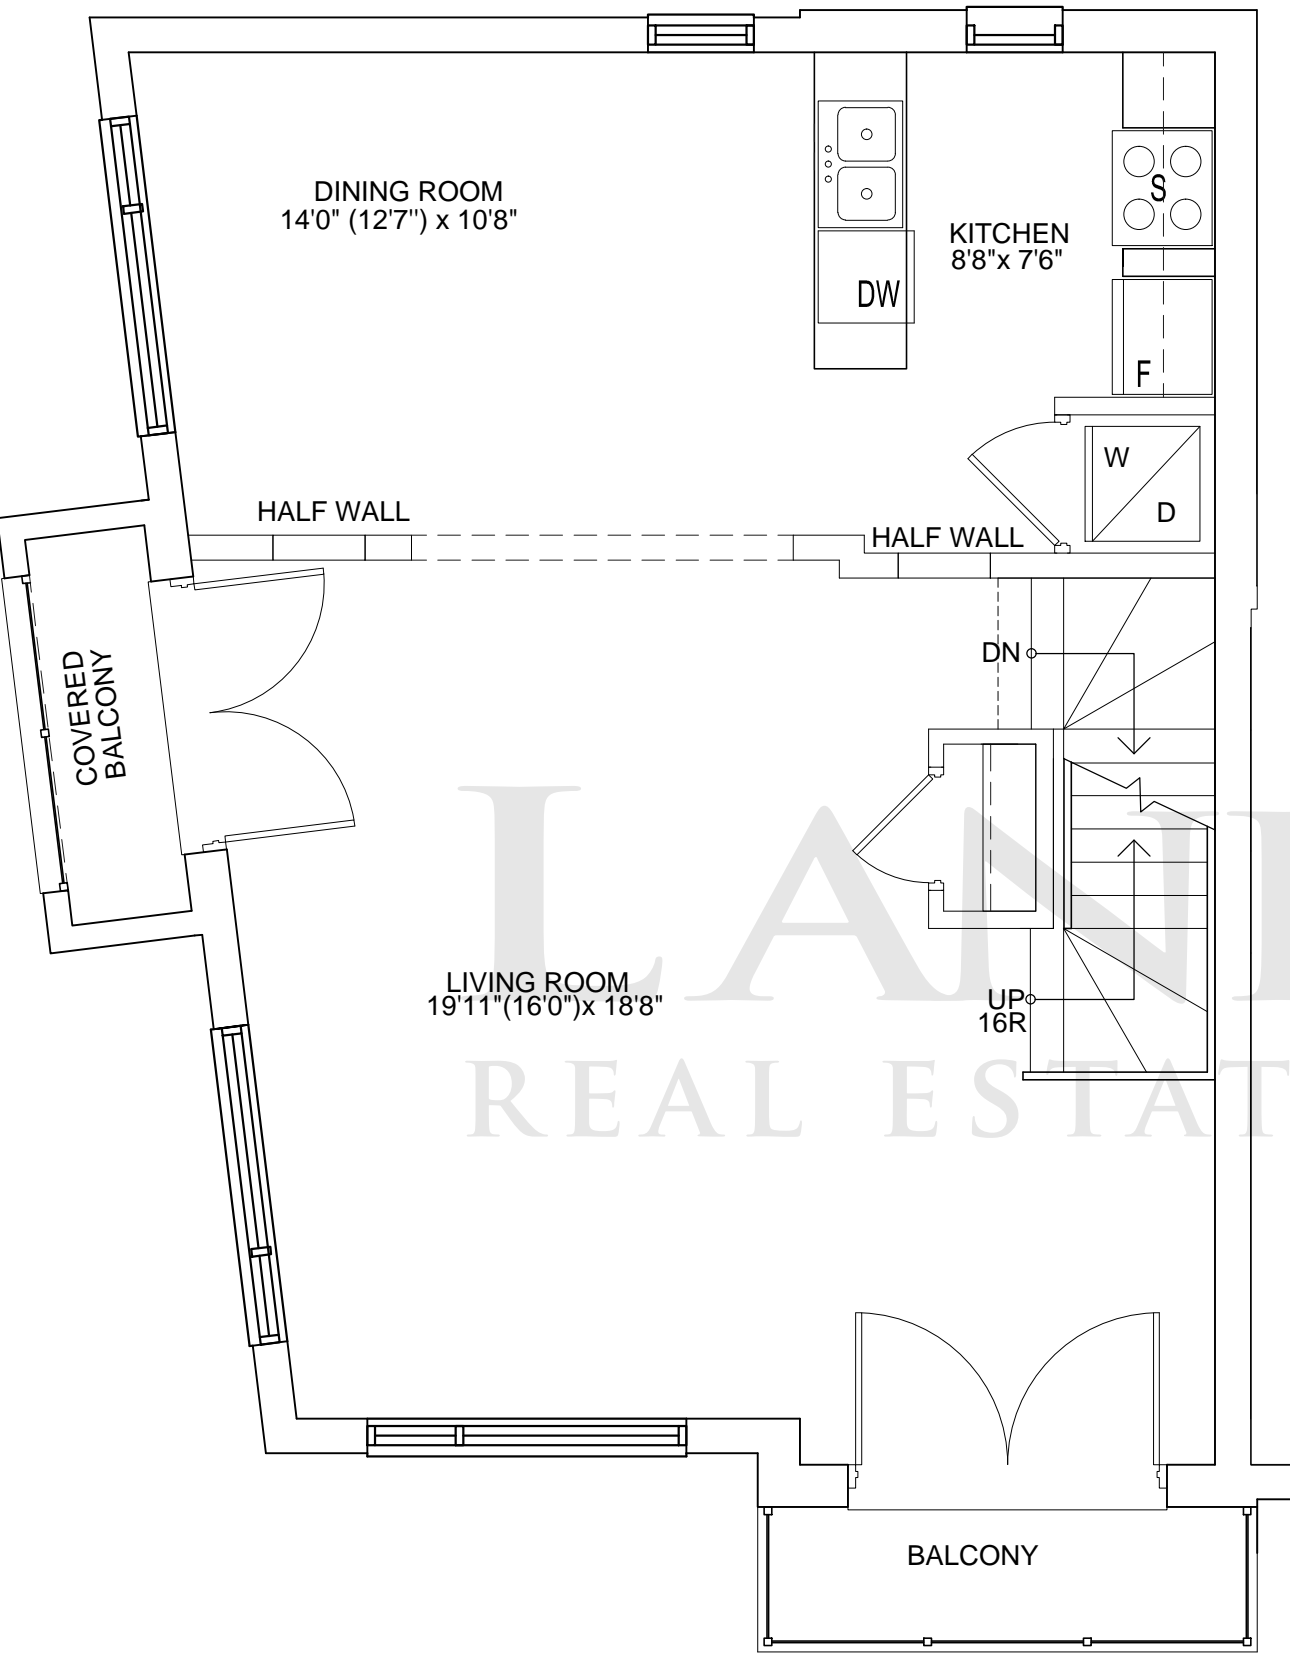

Live

Model B.2

Live: 811 sq.ft.
Sleep: 739 sq.ft.
Total Suite Area: 1550 sq.ft.

SIZES & SPECIFICATIONS SUBJECT TO CHANGE WITHOUT NOTICE. E. & O. E. DRAWING NOT TO SCALE

PORCH