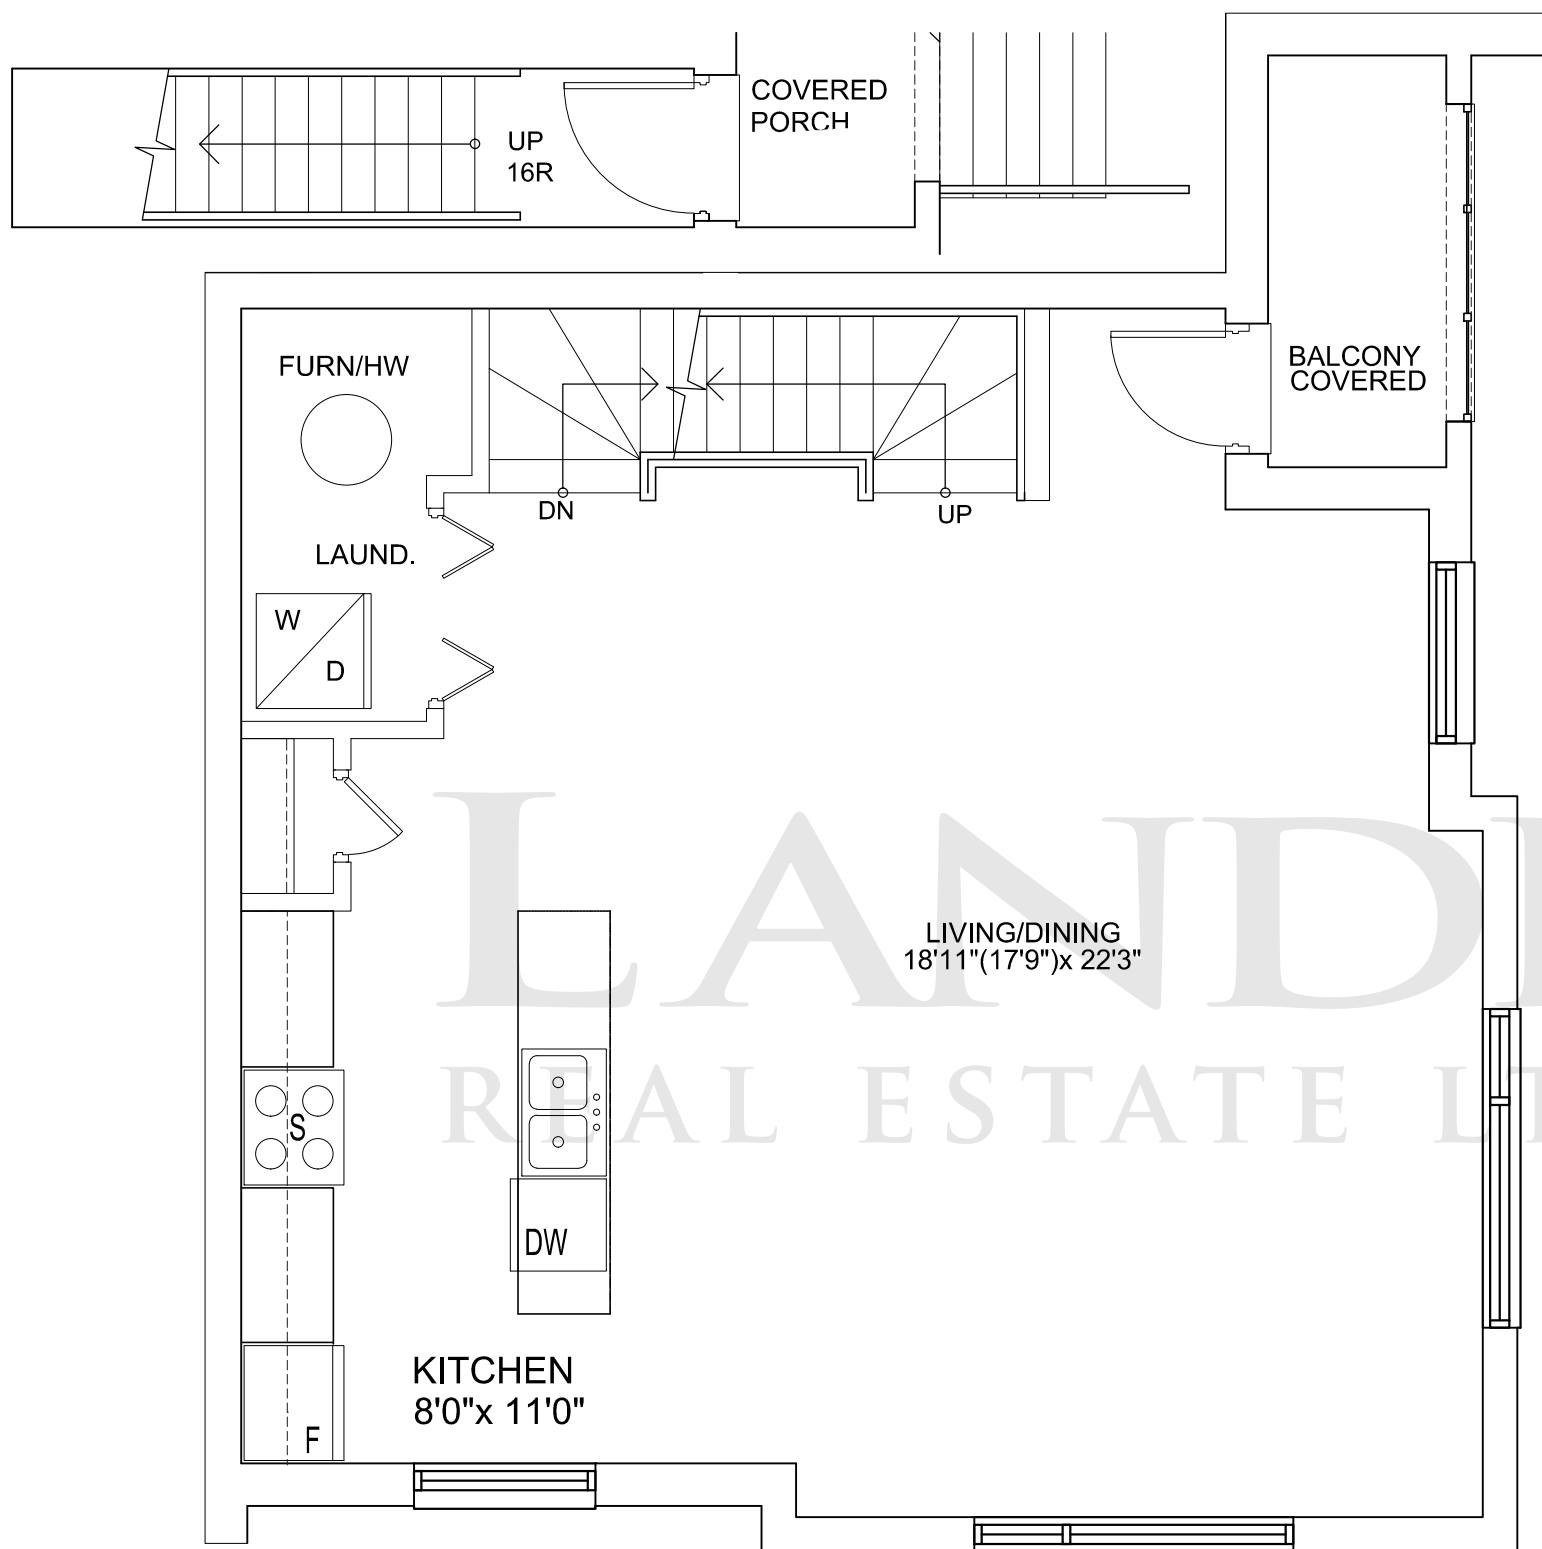

Live

Model A.10-1

Live: 813 sq.ft.
Sleep: 729 sq.ft.
Total Suite Area: 1542 sq.ft.