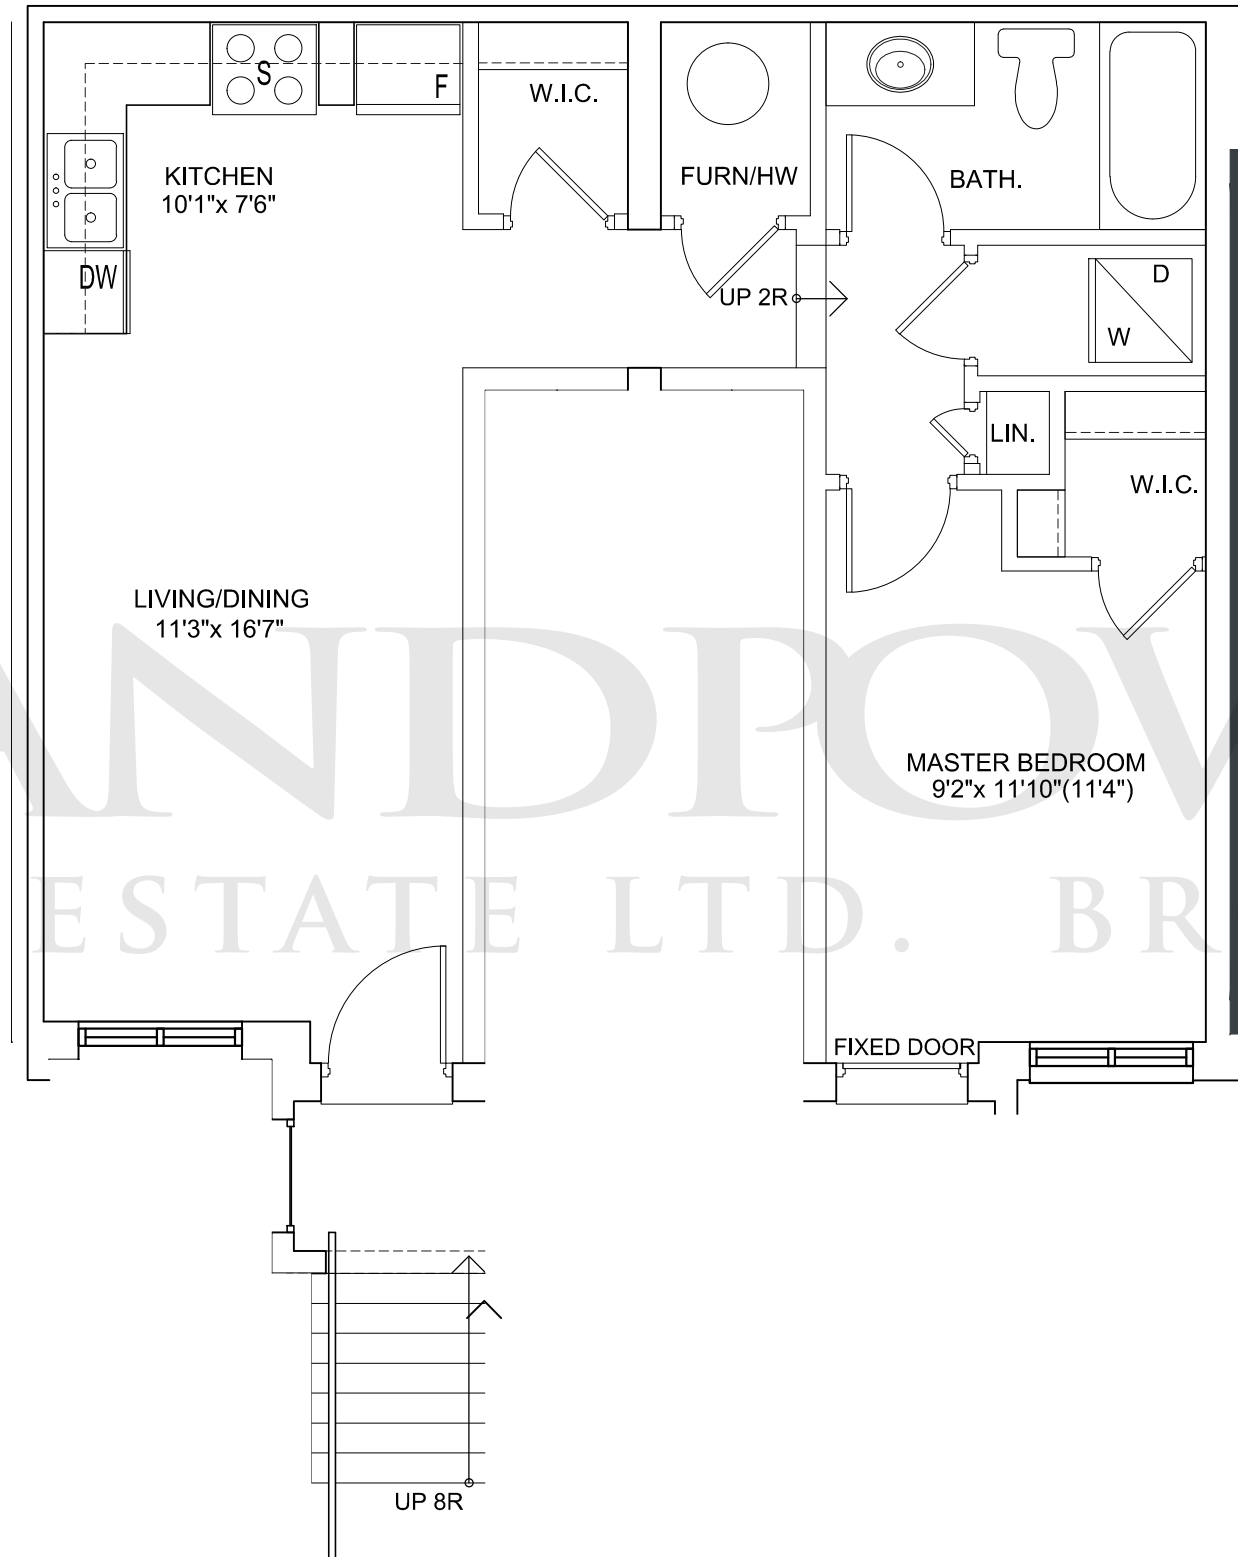

Live / Sleep

Model A 7.1

Live/ Sleep 572 sq.ft.
Total Suite Area: 572 sq.ft.