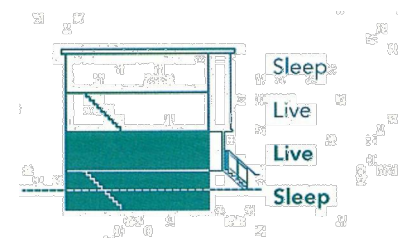

Model A 4.1

Live: 315 sq.ft.
Sleep: 421 sq.ft.
Total Suite Area: 737 sq.ft.