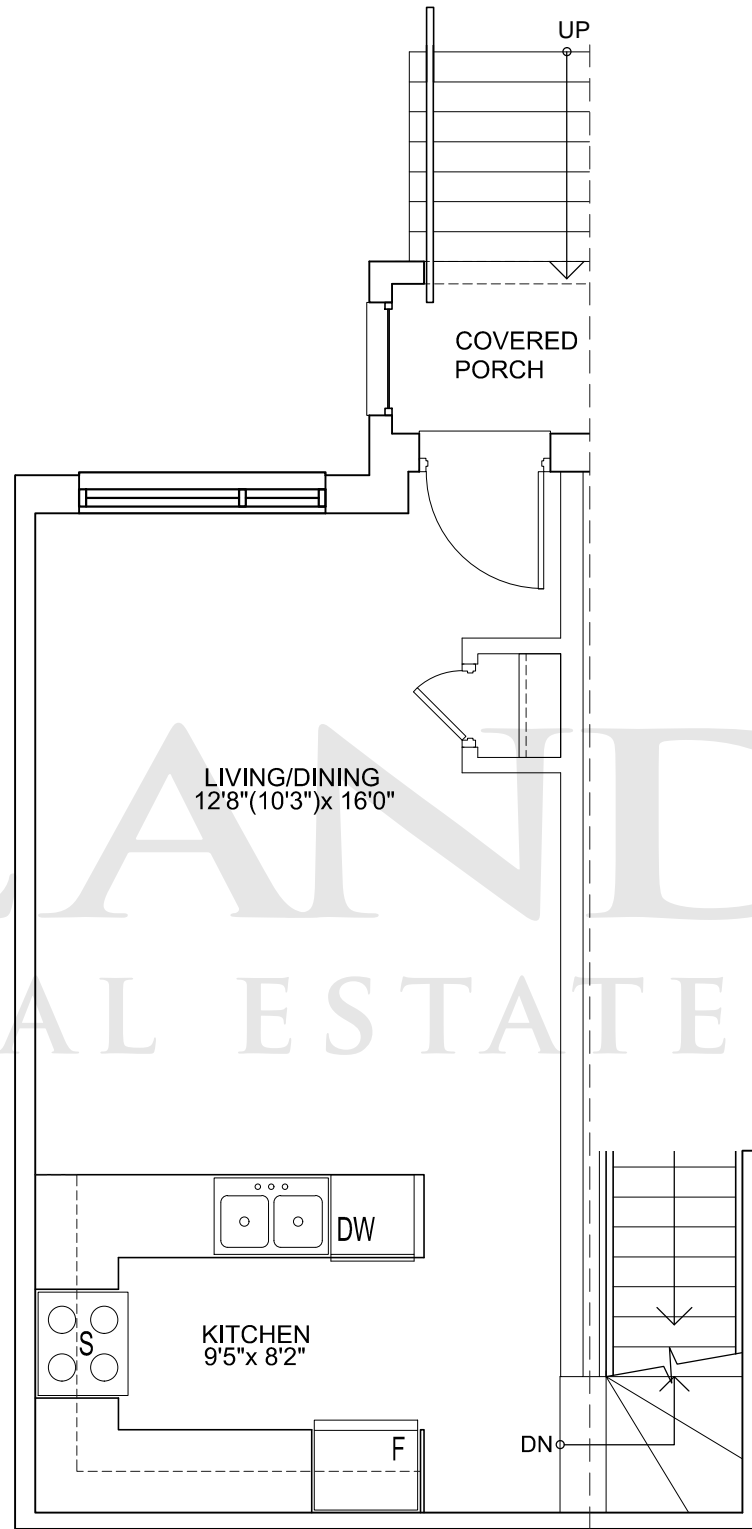

LANDPOWER
REAL ESTATE LTD. BROKERAGE

Live