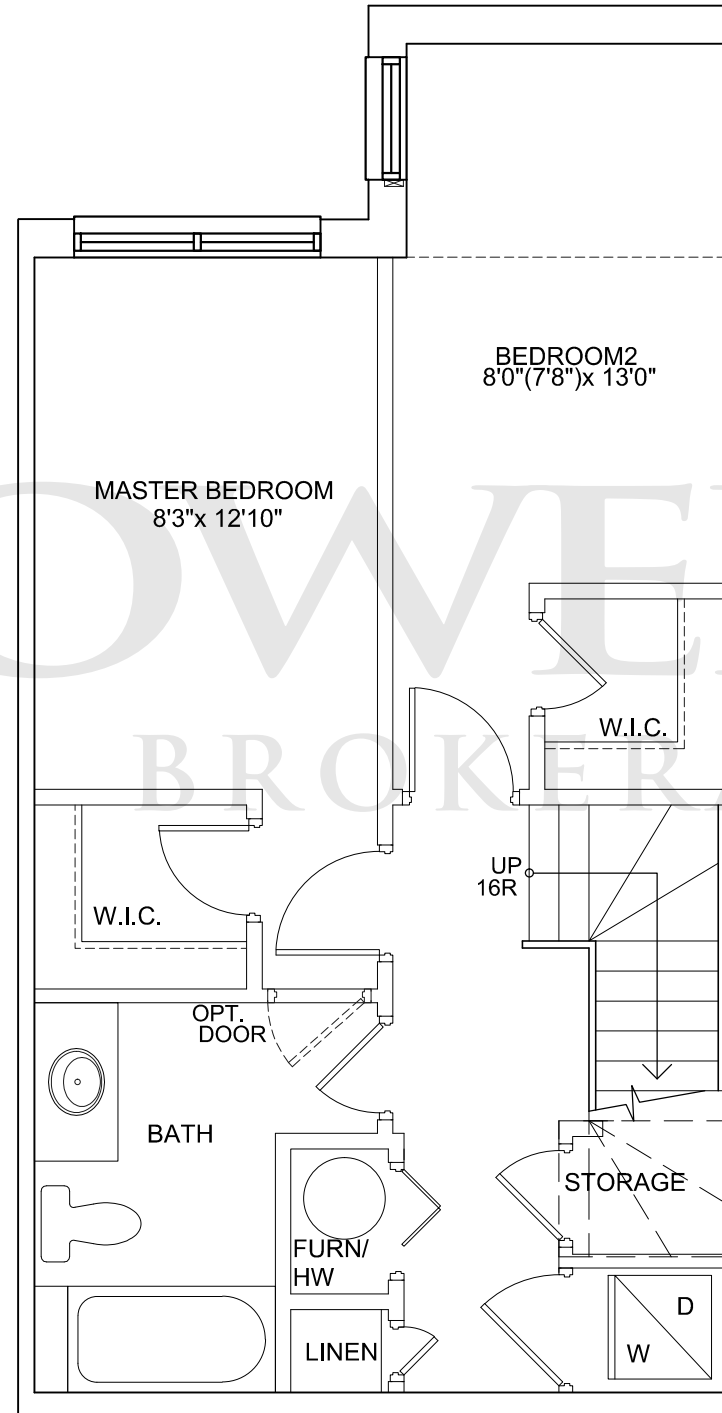

Sleep

Model A 8.1

Live: 416 sq.ft.
Sleep: 567 sq.ft.
Total Suite Area: 983 sq.ft.