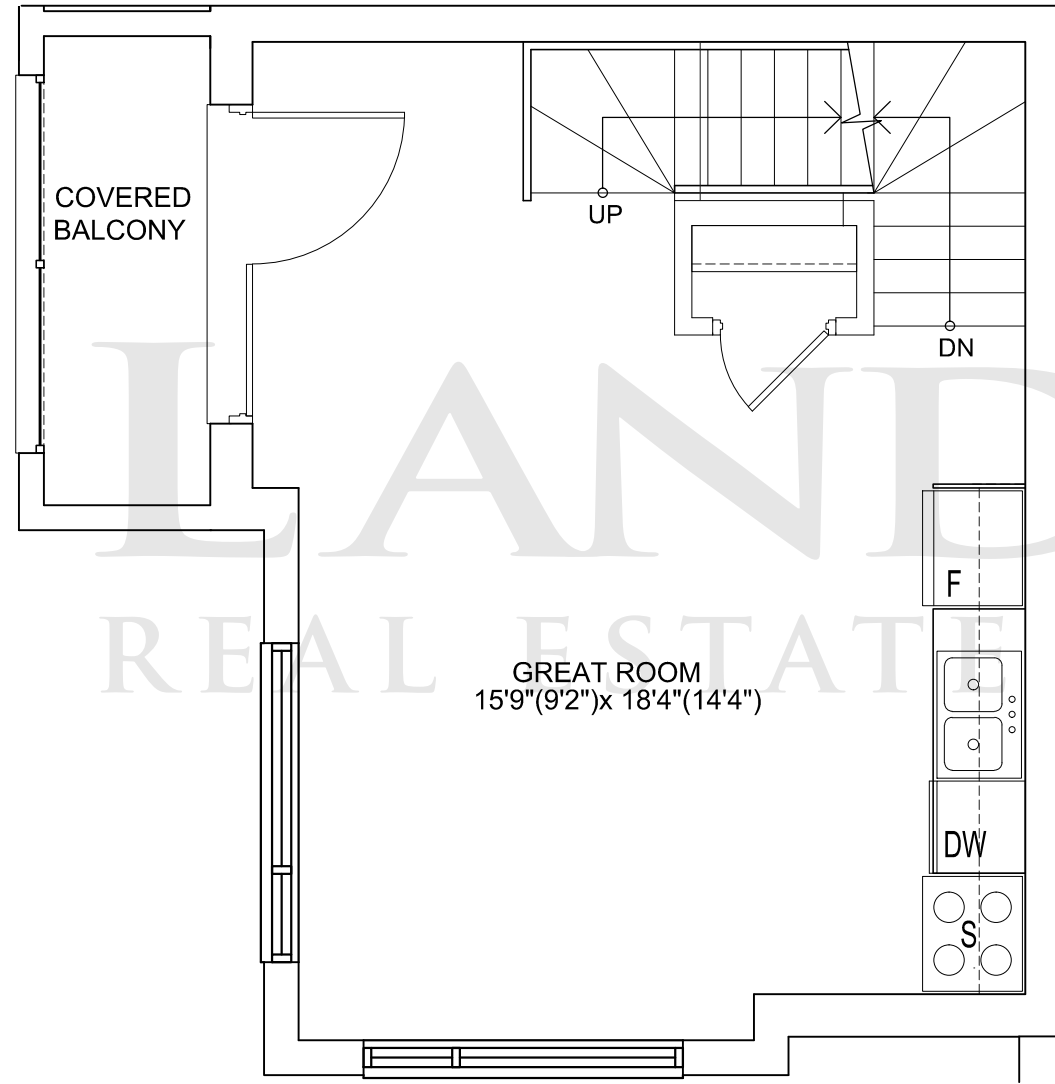

Live

Model A 4.2

Live: 454 sq.ft.
Sleep: 394 sq.ft.
Total Suite Area: 847 sq.ft.