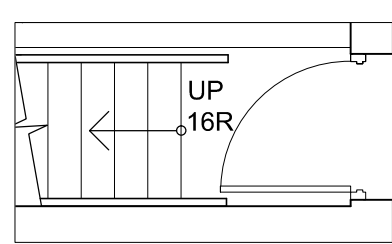

Sleep

Model A.9-2

Live: 487 sq.ft.
Sleep: 454 sq.ft.
Total Suite Area: 941 sq.ft.