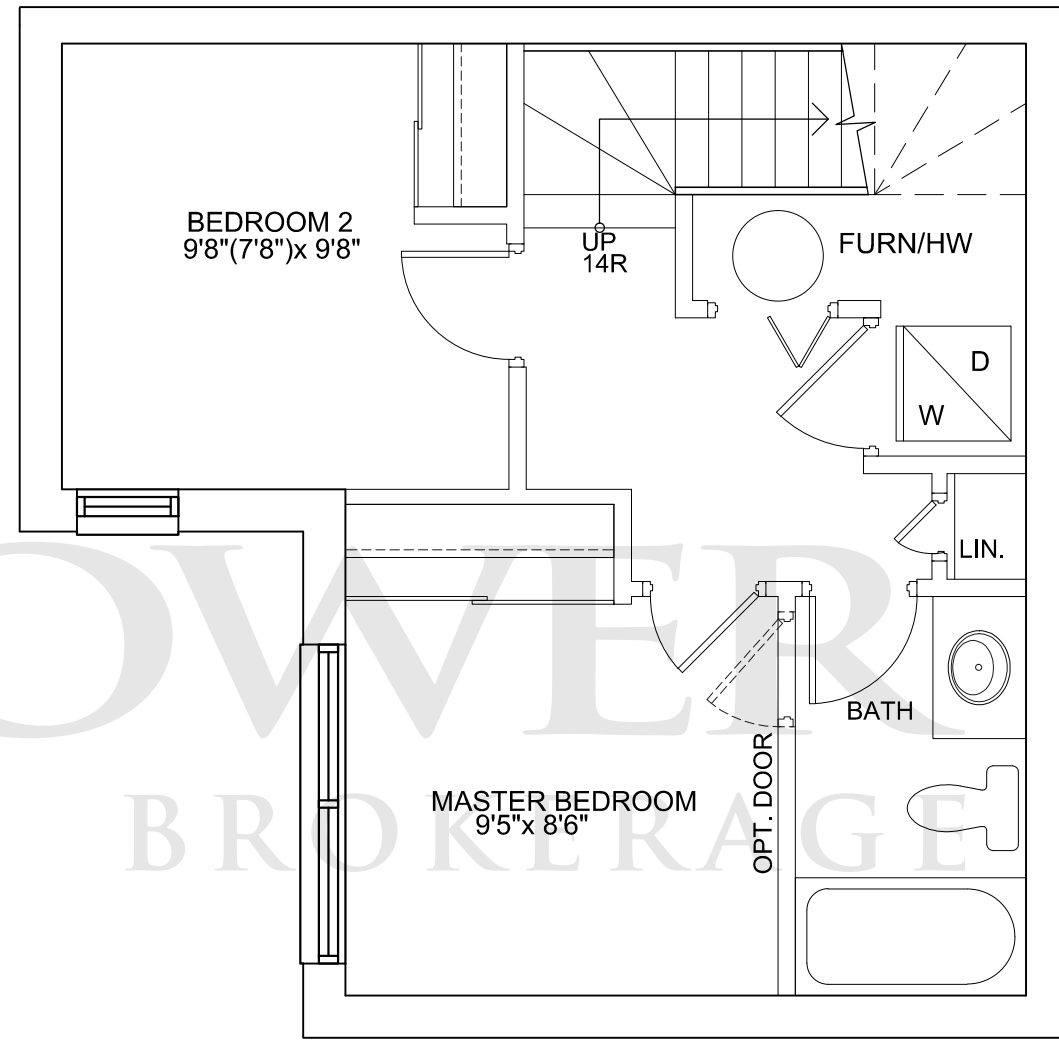

Sleep

Model A 4.1

Live: 315 sq.ft.
Sleep: 421 sq.ft.
Total Suite Area: 737 sq.ft.