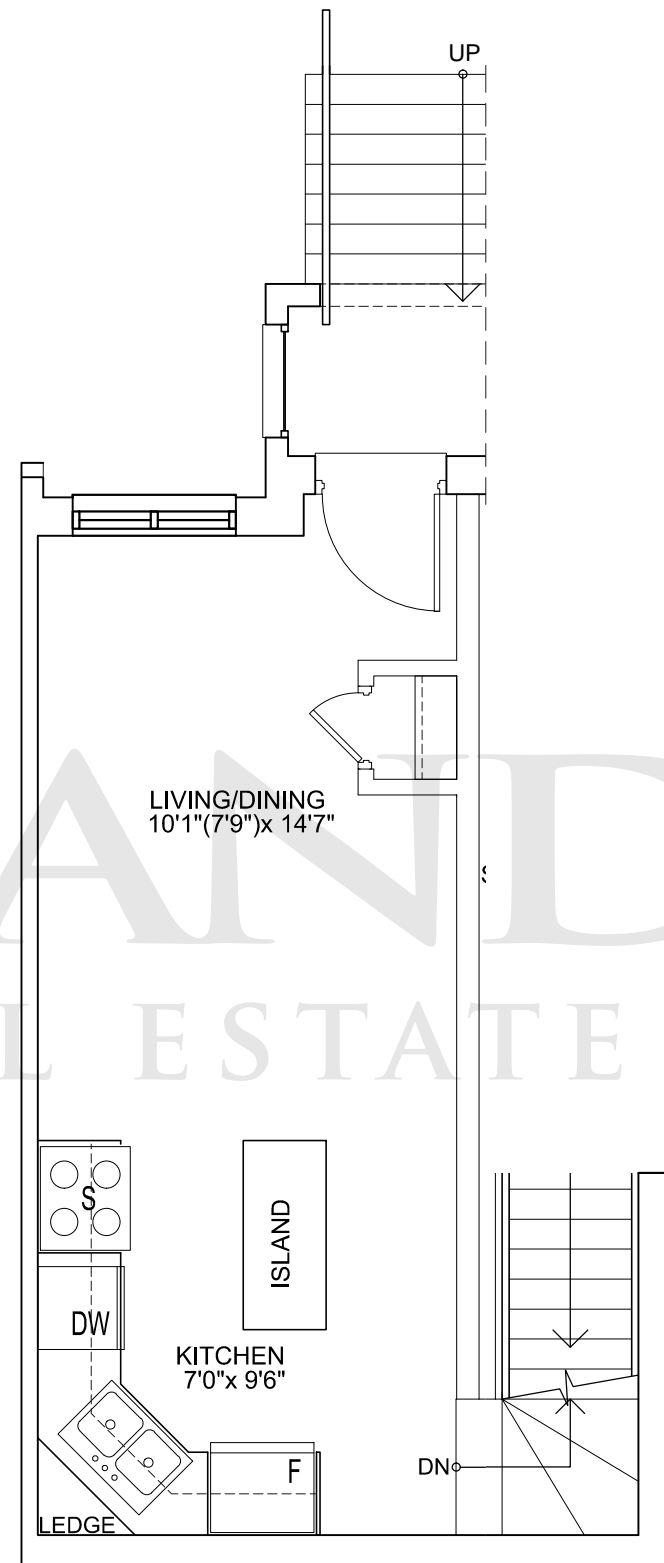

LANDPOWER
REAL ESTATE LTD. BROKERAGE

Live