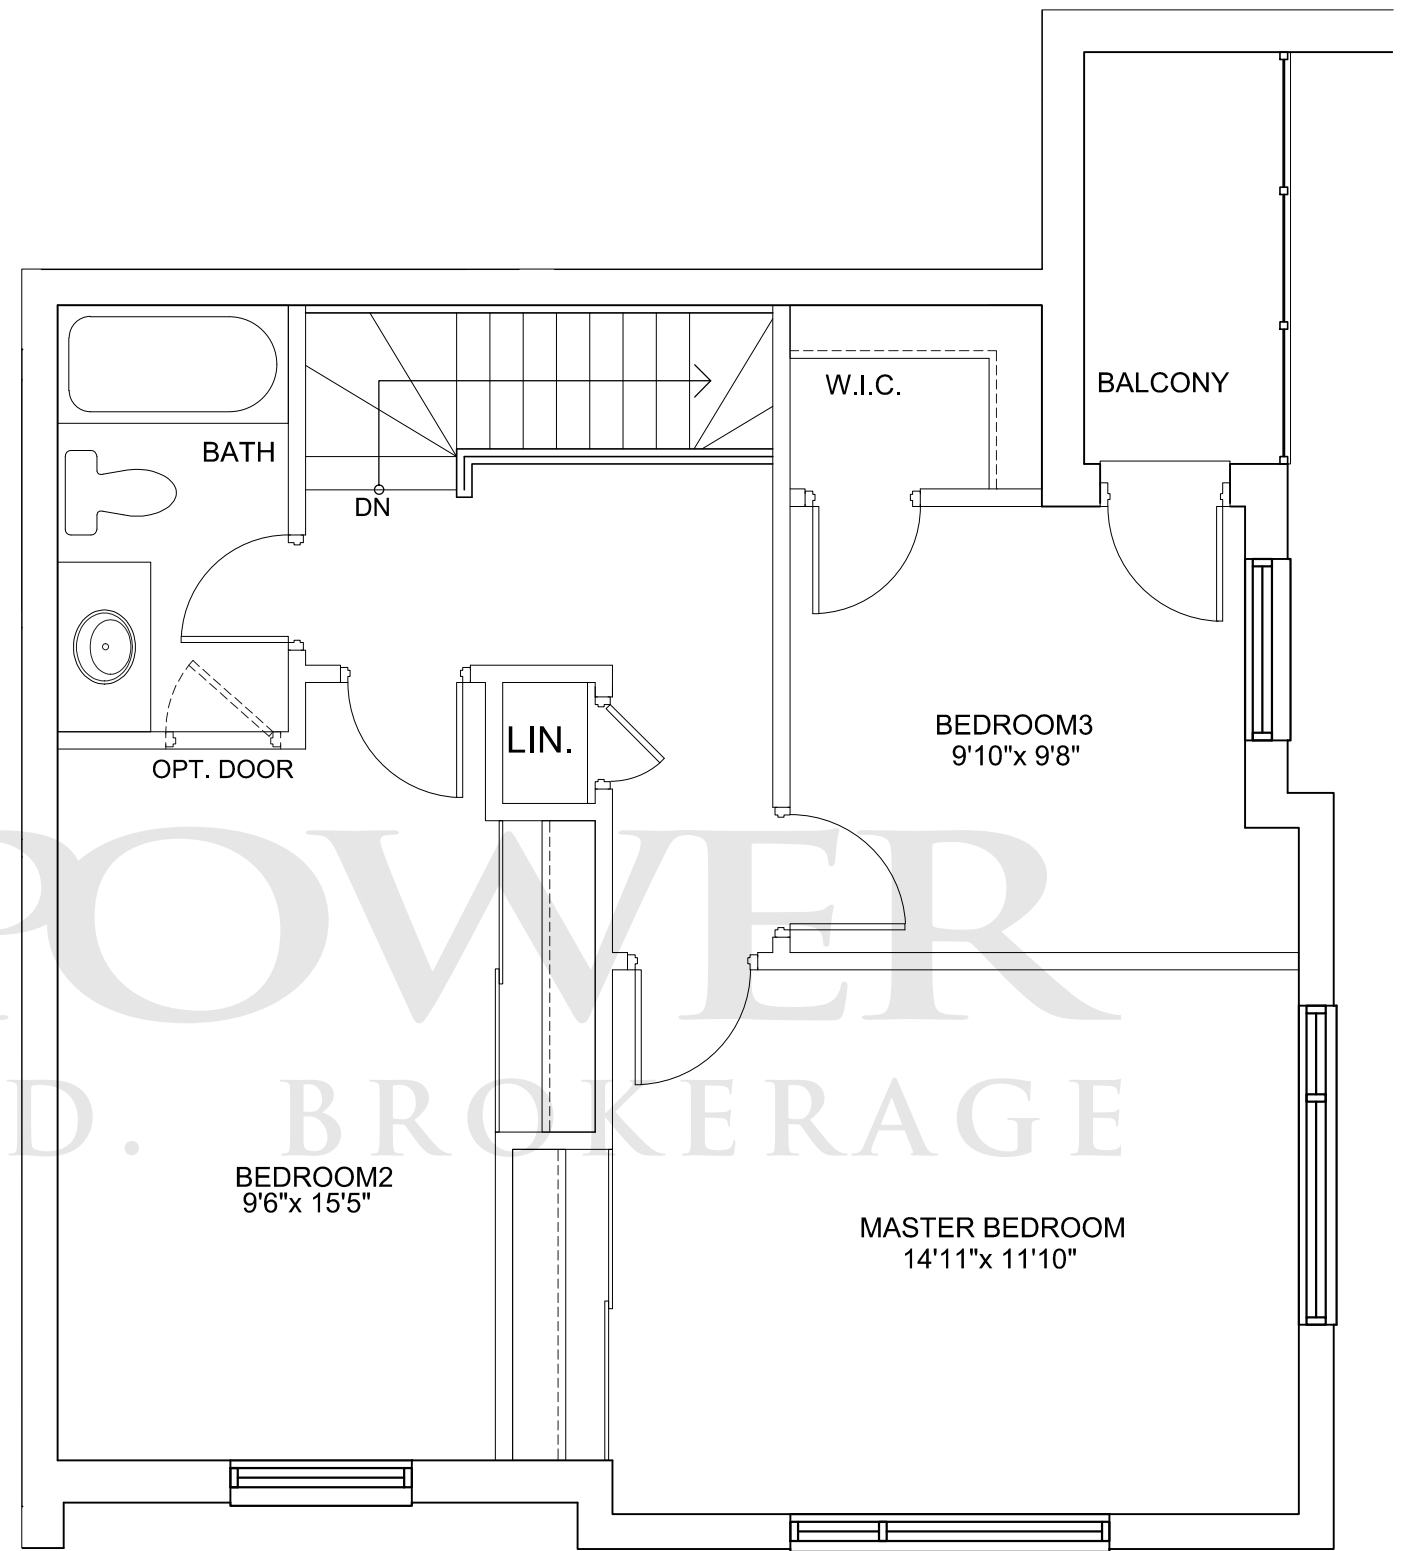

Sleep

Model A.10-1

Live: 813 sq.ft.
Sleep: 729 sq.ft.
Total Suite Area: 1542 sq.ft.